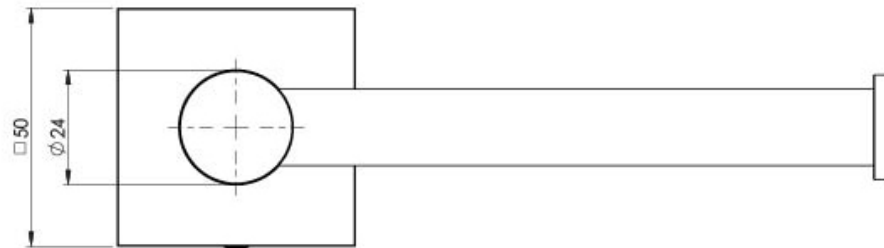

RADII

RADII TOILET ROLL HOLDER SQUARE PLATE

SPECIFICATIONS

AVAILABLE IN

RS892 CHR
Chrome

RS892 BN
Brushed Nickel

RS892 GM
Gun Metal

RS892-31
Brushed Carbon