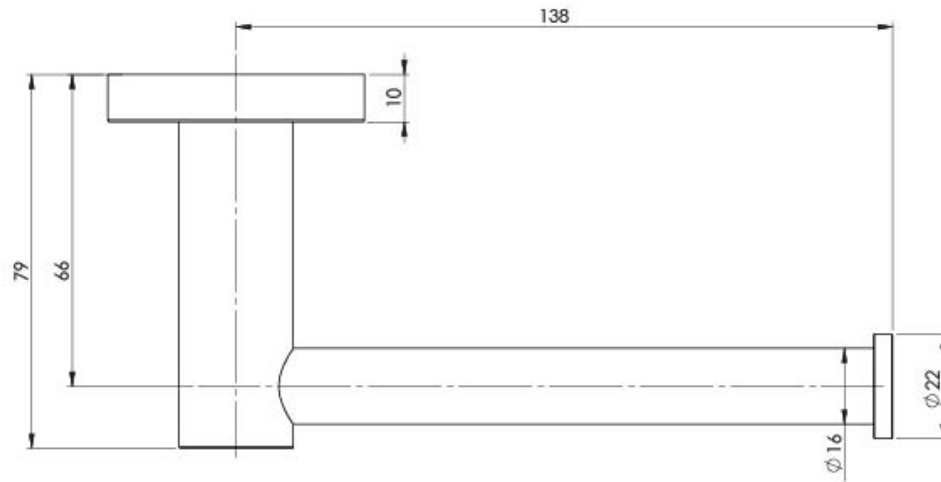

RADII

RADII TOILET ROLL HOLDER SQUARE PLATE

SPECIFICATIONS

AVAILABLE IN

RS892 CHR
Chrome

RS892 BN
Brushed Nickel

RS892 GM
Gun Metal

RS892-31
Brushed Carbon