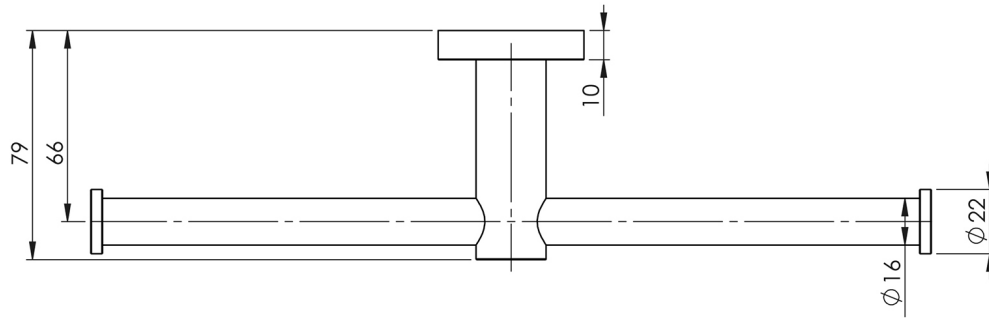

RADII

RADII DOUBLE TOILET ROLL HOLDER SQUARE PLATE

SPECIFICATIONS

AVAILABLE IN

RS891 CHR
Chrome

INFORMATION

MAINTENANCE AND CARE:

- All surfaces should be cleaned with mild liquid detergent or soap and water.
- Do not use cream cleaners or citrus based cleaning products, as they are abrasive.
- Use of unsuitable cleaning agents may damage the surface.
- Any damage caused in this way will not be covered by warranty.

Please visit <https://www.phoenixtapware.com.au/warranty> to view the full warranty

While we aim to ensure the specifications shown are correct at time of printing, Phoenix Tapware reserves the right to make modifications without prior notice. Always use the physical product measurements for mark-ups and roughing-in as the line drawing shown may differ from the actual product over time. All measurements are shown in millimetres. Colours may vary from image shown.