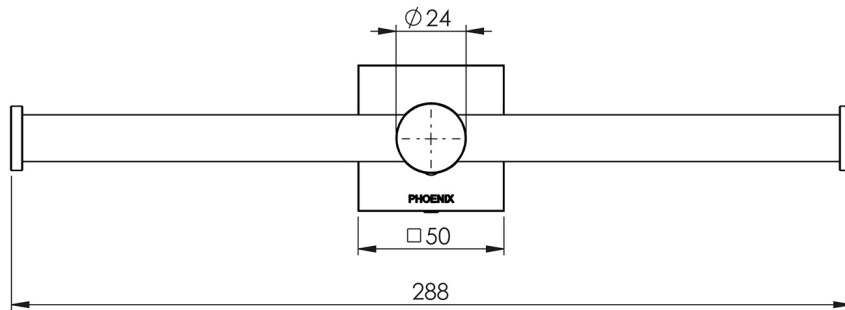

RADII

RADII DOUBLE TOILET ROLL HOLDER SQUARE PLATE

SPECIFICATIONS

AVAILABLE IN

RS891 CHR
Chrome

INFORMATION

MAINTENANCE AND CARE:

- All surfaces should be cleaned with mild liquid detergent or soap and water.
- Do not use cream cleaners or citrus based cleaning products, as they are abrasive.
- Use of unsuitable cleaning agents may damage the surface.
- Any damage caused in this way will not be covered by warranty.

Please visit <https://www.phoenixtapware.com.au/warranty> to view the full warranty

While we aim to ensure the specifications shown are correct at time of printing, Phoenix Tapware reserves the right to make modifications without prior notice. Always use the physical product measurements for mark-ups and roughing-in as the line drawing shown may differ from the actual product over time. All measurements are shown in millimetres. Colours may vary from image shown.