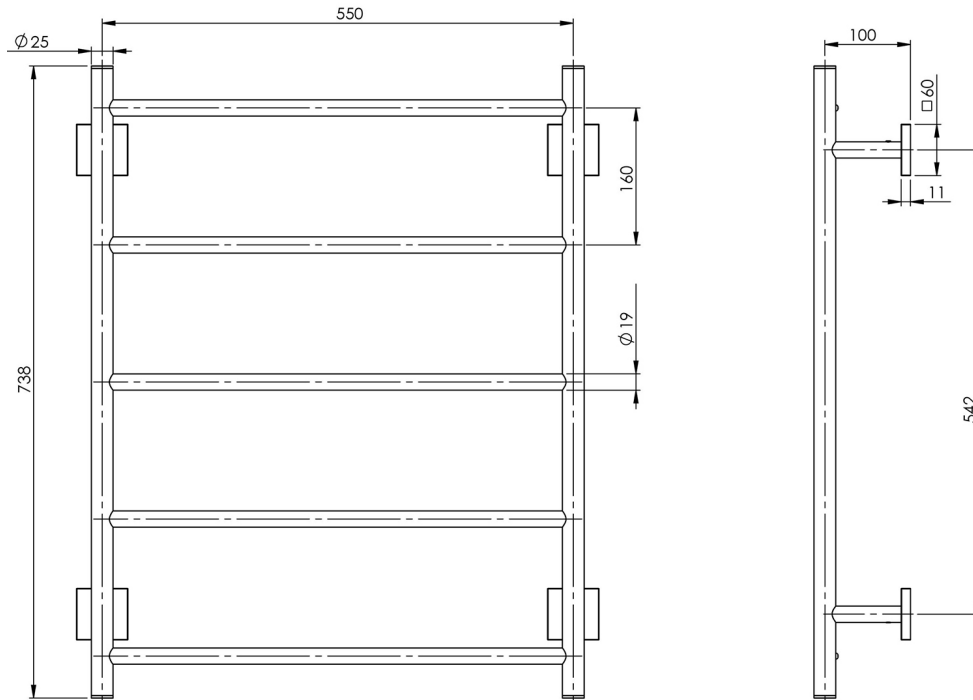

RADII

RADII TOWEL LADDER 550 X 740MM SQUARE PLATE

SPECIFICATIONS

AVAILABLE IN

RS870 CHR
Chrome

RS870 BN
Brushed Nickel

RS870 MB
Matte Black

INFORMATION

MAINTENANCE AND CARE:

- All surfaces should be cleaned with mild liquid detergent or soap and water.
- Do not use cream cleaners or citrus based cleaning products, as they are abrasive.
- Use of unsuitable cleaning agents may damage the surface.
- Any damage caused in this way will not be covered by warranty.

Please visit <https://www.phoenixtapware.com.au/warranty> to view the full warranty

While we aim to ensure the specifications shown are correct at time of printing, Phoenix Tapware reserves the right to make modifications without prior notice. Always use the physical product measurements for mark-ups and roughing-in as the line drawing shown may differ from the actual product over time. All measurements are shown in millimetres. Colours may vary from image shown.

Ph: +61 3 9780 4200
08/01/2024
phoenixtapware.com.au