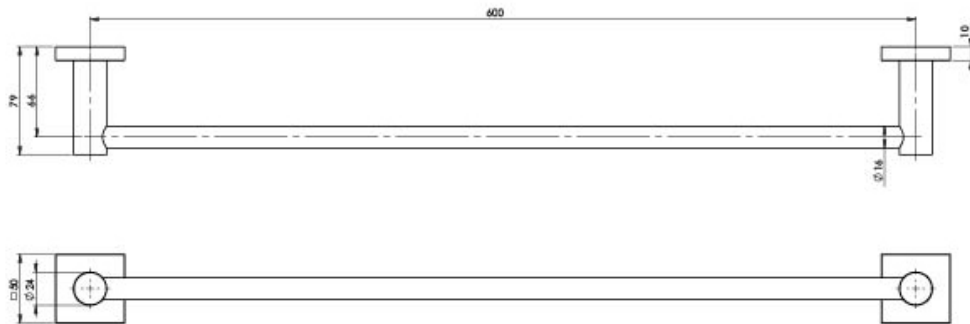

## RADII SINGLE TOWEL RAIL 600MM SQUARE PLATE

## SPECIFICATIONS