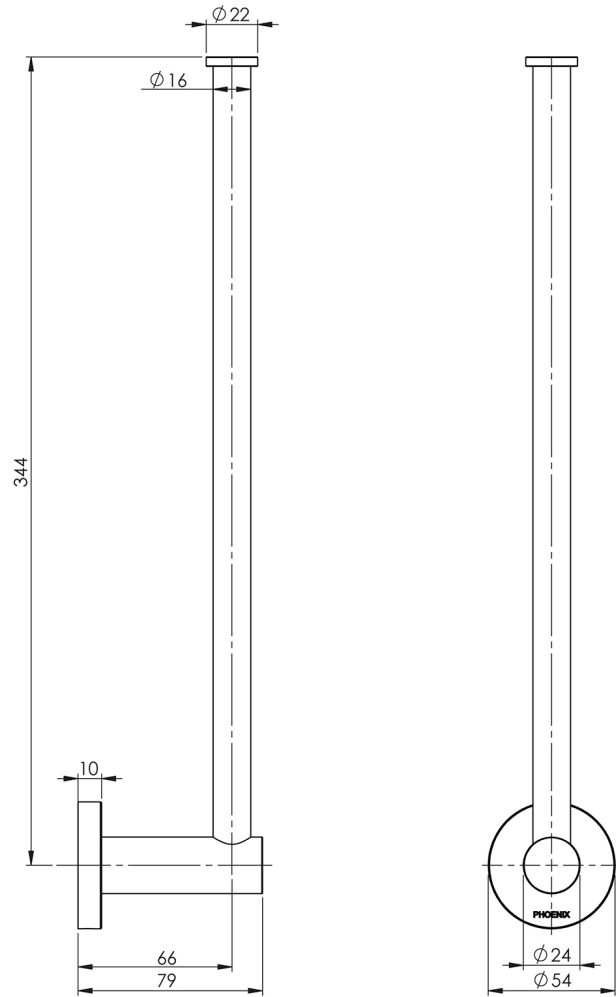

RADII

RADII SPARE TOILET ROLL HOLDER ROUND PLATE

SPECIFICATIONS

AVAILABLE IN

RA898 CHR
Chrome

INFORMATION

MAINTENANCE AND CARE:

- All surfaces should be cleaned with mild liquid detergent or soap and water.
- Do not use cream cleaners or citrus based cleaning products, as they are abrasive.
- Use of unsuitable cleaning agents may damage the surface.
- Any damage caused in this way will not be covered by warranty.

Please visit <https://www.phoenixtapware.com.au/warranty> to view the full warranty

While we aim to ensure the specifications shown are correct at time of printing, Phoenix Tapware reserves the right to make modifications without prior notice. Always use the physical product measurements for mark-ups and roughing-in as the line drawing shown may differ from the actual product over time. All measurements are shown in millimetres. Colours may vary from image shown.

Ph: +61 3 9780 4200
09/01/2024
phoenixtapware.com.au