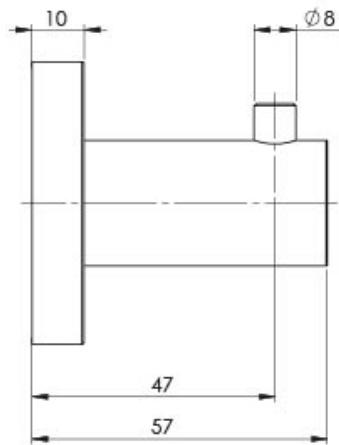

RADII SS

RADII SS 316 ROBE HOOK ROUND PLATE

SPECIFICATIONS

AVAILABLE IN

RA897-51
Stainless Steel

INFORMATION

MAINTENANCE AND CARE:

- All surfaces should be cleaned with mild liquid detergent or soap and water.
- Do not use cream cleaners or citrus based cleaning products, as they are abrasive.
- Use of unsuitable cleaning agents may damage the surface.
- Any damage caused in this way will not be covered by warranty.

Please visit <https://www.phoenixtapware.com.au/warranty> to view the full warranty

While we aim to ensure the specifications shown are correct at time of printing, Phoenix Tapware reserves the right to make modifications without prior notice. Always use the physical product measurements for mark-ups and roughing-in as the line drawing shown may differ from the actual product over time. All measurements are shown in millimetres. Colours may vary from image shown.

Ph: +61 3 9780 4200
09/01/2024
phoenixtapware.com.au