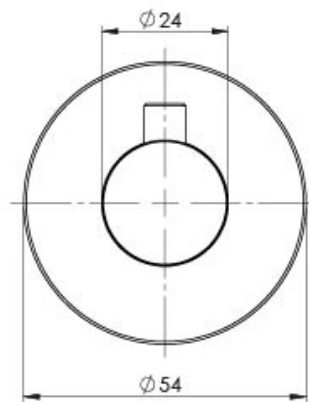

RADII SS

RADII SS 316 ROBE HOOK ROUND PLATE

SPECIFICATIONS

AVAILABLE IN

RA897-51
Stainless Steel

INFORMATION

MAINTENANCE AND CARE:

- All surfaces should be cleaned with mild liquid detergent or soap and water.
- Do not use cream cleaners or citrus based cleaning products, as they are abrasive.
- Use of unsuitable cleaning agents may damage the surface.
- Any damage caused in this way will not be covered by warranty.

Please visit <https://www.phoenixtapware.com.au/warranty> to view the full warranty

While we aim to ensure the specifications shown are correct at time of printing, Phoenix Tapware reserves the right to make modifications without prior notice. Always use the physical product measurements for mark-ups and roughing-in as the line drawing shown may differ from the actual product over time. All measurements are shown in millimetres. Colours may vary from image shown.

Ph: +61 3 9780 4200
09/01/2024
phoenixtapware.com.au