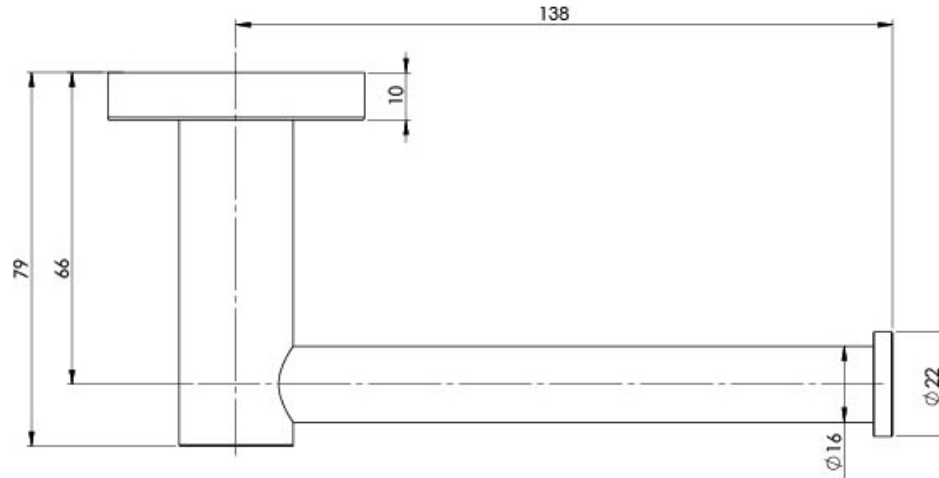

RADII

RADII TOILET ROLL HOLDER ROUND PLATE

SPECIFICATIONS

AVAILABLE IN

RA892 CHR
Chrome

RA892 BN
Brushed Nickel

RA892 GM
Gun Metal

RA892-31
Brushed Carbon