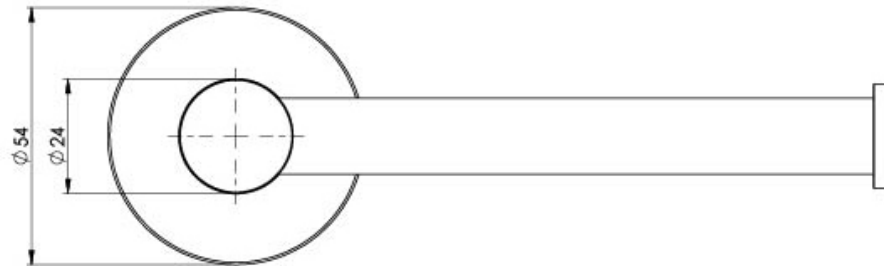

RADII

RADII TOILET ROLL HOLDER ROUND PLATE

SPECIFICATIONS

AVAILABLE IN

RA892 CHR
Chrome

RA892 BN
Brushed Nickel

RA892 GM
Gun Metal

RA892-31
Brushed Carbon