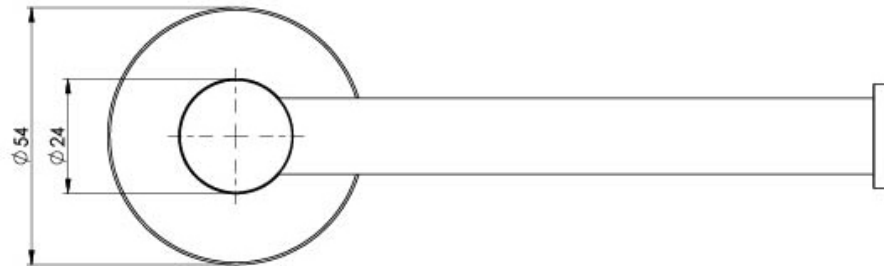

RADII SS

RADII SS 316 TOILET ROLL HOLDER ROUND PLATE

SPECIFICATIONS

AVAILABLE IN

RA892-51
Stainless Steel

INFORMATION

MAINTENANCE AND CARE:

- All surfaces should be cleaned with mild liquid detergent or soap and water.
- Do not use cream cleaners or citrus based cleaning products, as they are abrasive.
- Use of unsuitable cleaning agents may damage the surface.
- Any damage caused in this way will not be covered by warranty.

Please visit <https://www.phoenixtapware.com.au/warranty> to view the full warranty