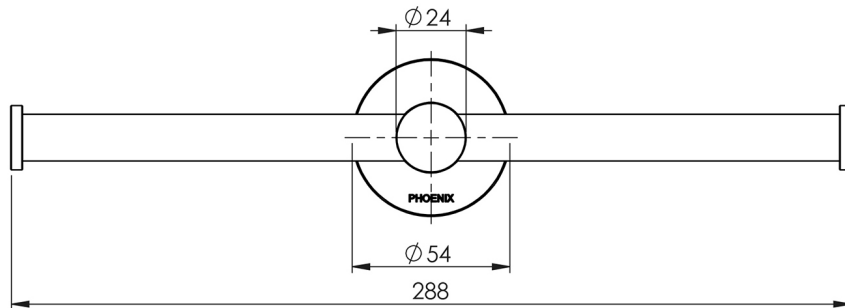

RADII

RADII DOUBLE TOILET ROLL HOLDER ROUND PLATE

SPECIFICATIONS

AVAILABLE IN

RA891 CHR
Chrome

INFORMATION

MAINTENANCE AND CARE:

- All surfaces should be cleaned with mild liquid detergent or soap and water.
- Do not use cream cleaners or citrus based cleaning products, as they are abrasive.
- Use of unsuitable cleaning agents may damage the surface.
- Any damage caused in this way will not be covered by warranty.

Please visit <https://www.phoenixtapware.com.au/warranty> to view the full warranty

While we aim to ensure the specifications shown are correct at time of printing, Phoenix Tapware reserves the right to make modifications without prior notice. Always use the physical product measurements for mark-ups and roughing-in as the line drawing shown may differ from the actual product over time. All measurements are shown in millimetres. Colours may vary from image shown.