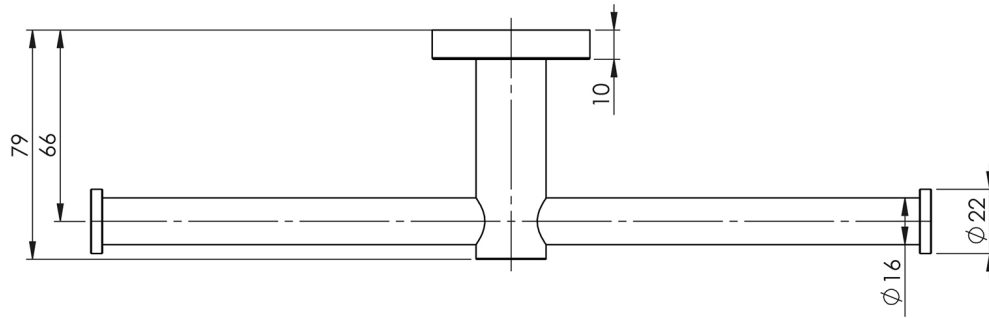

RADII

RADII DOUBLE TOILET ROLL HOLDER ROUND PLATE

SPECIFICATIONS

AVAILABLE IN

RA891 CHR
Chrome

INFORMATION

MAINTENANCE AND CARE:

- All surfaces should be cleaned with mild liquid detergent or soap and water.
- Do not use cream cleaners or citrus based cleaning products, as they are abrasive.
- Use of unsuitable cleaning agents may damage the surface.
- Any damage caused in this way will not be covered by warranty.

Please visit <https://www.phoenixtapware.com.au/warranty> to view the full warranty

While we aim to ensure the specifications shown are correct at time of printing, Phoenix Tapware reserves the right to make modifications without prior notice. Always use the physical product measurements for mark-ups and roughing-in as the line drawing shown may differ from the actual product over time. All measurements are shown in millimetres. Colours may vary from image shown.