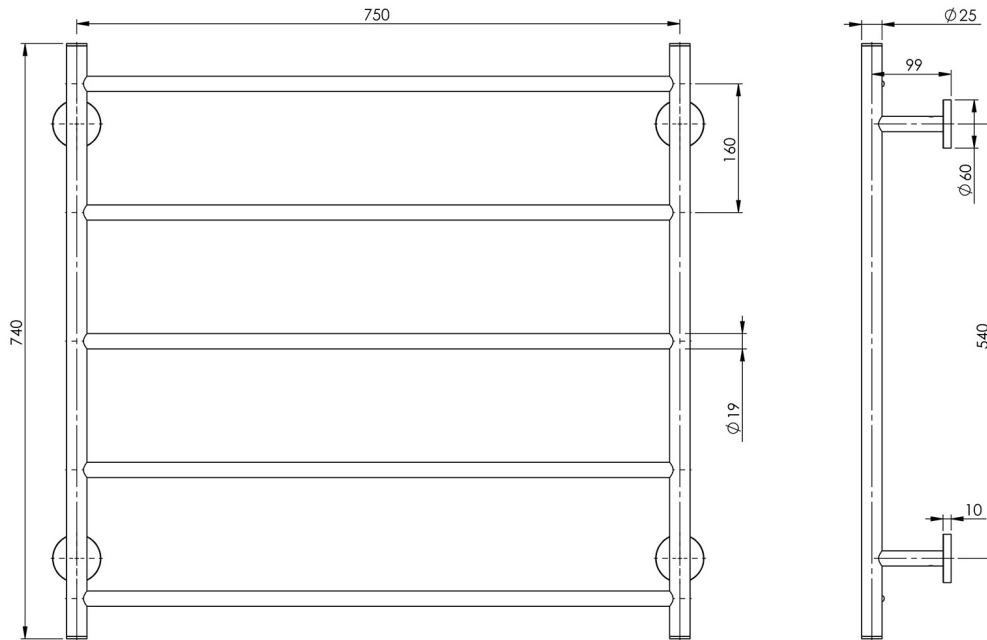

## RADII TOWEL LADDER 750 X 740MM ROUND PLATE

## SPECIFICATIONS