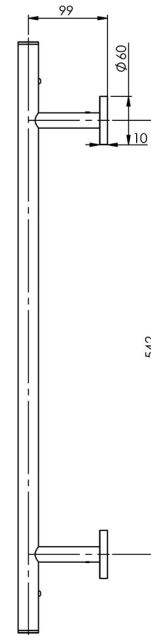

RADII

RADII TOWEL LADDER 550 X 740MM ROUND PLATE

SPECIFICATIONS

AVAILABLE IN

RA870 CHR
Chrome

RA870 BN
Brushed Nickel

RA870 MB
Matte Black

INFORMATION

Please visit <https://www.phoenixtapware.com.au/warranty> to view the full warranty

While we aim to ensure the specifications shown are correct at time of printing, Phoenix Tapware reserves the right to make modifications without prior notice. Always use the physical product measurements for mark-ups and roughing-in as the line drawing shown may differ from the actual product over time. All measurements are shown in millimetres. Colours may vary from image shown.