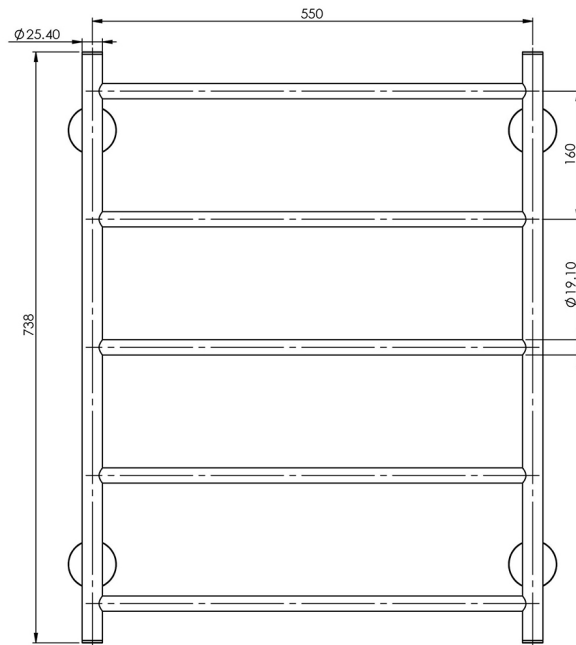

RADII

RADII TOWEL LADDER 550 X 740MM ROUND PLATE

SPECIFICATIONS

AVAILABLE IN

RA870 CHR
Chrome

RA870 BN
Brushed Nickel

RA870 MB
Matte Black

INFORMATION

Please visit <https://www.phoenixtapware.com.au/warranty> to view the full warranty

While we aim to ensure the specifications shown are correct at time of printing, Phoenix Tapware reserves the right to make modifications without prior notice. Always use the physical product measurements for mark-ups and roughing-in as the line drawing shown may differ from the actual product over time. All measurements are shown in millimetres. Colours may vary from image shown.