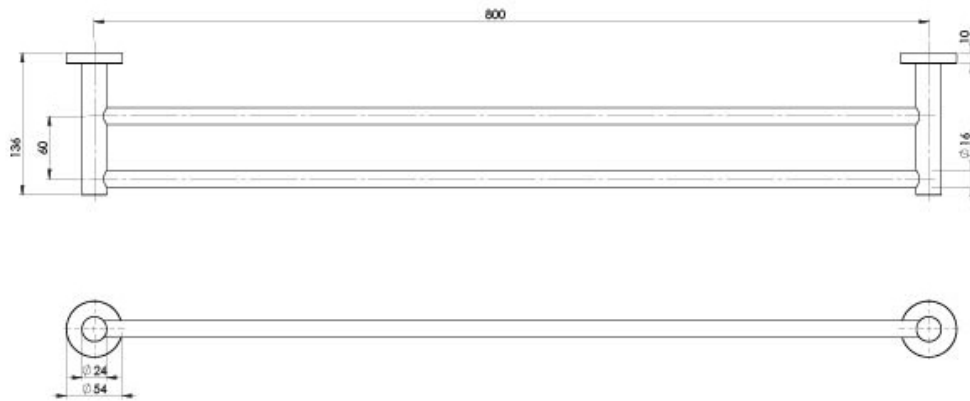

RADII SS

RADII SS 316 DOUBLE TOWEL RAIL 800MM ROUND PLATE

SPECIFICATIONS

AVAILABLE IN

RA812-51
Stainless Steel

INFORMATION

MAINTENANCE AND CARE:

- All surfaces should be cleaned with mild liquid detergent or soap and water.
- Do not use cream cleaners or citrus based cleaning products, as they are abrasive.
- Use of unsuitable cleaning agents may damage the surface.
- Any damage caused in this way will not be covered by warranty.