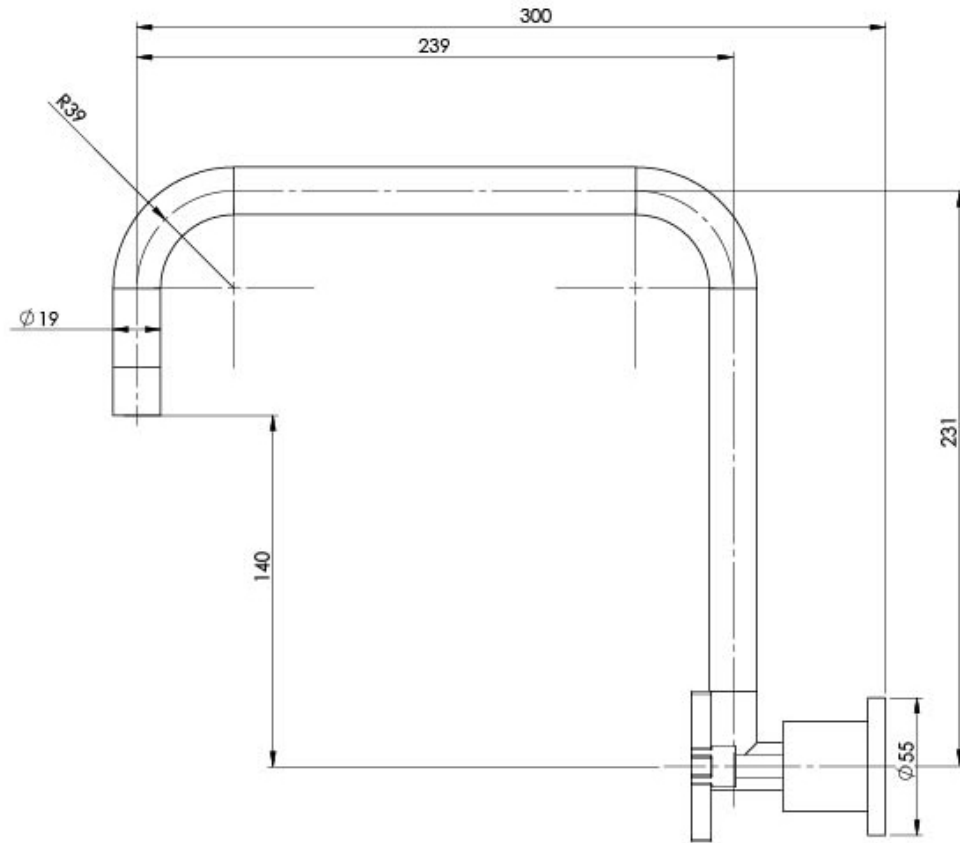

RADII

RADII WALL SINK SET 300MM

SPECIFICATIONS

AVAILABLE IN

RA810 CHR
Chrome

INFORMATION

Temperature Rating
1 - 75°C

Pressure Rating
150 - 500kPa

Please visit <https://www.phoenixtapware.com.au/warranty> to view the full warranty

While we aim to ensure the specifications shown are correct at time of printing, Phoenix Tapware reserves the right to make modifications without prior notice. Always use the physical product measurements for mark-ups and roughing-in as the line drawing shown may differ from the actual product over time. All measurements are shown in millimetres. Colours may vary from image shown.