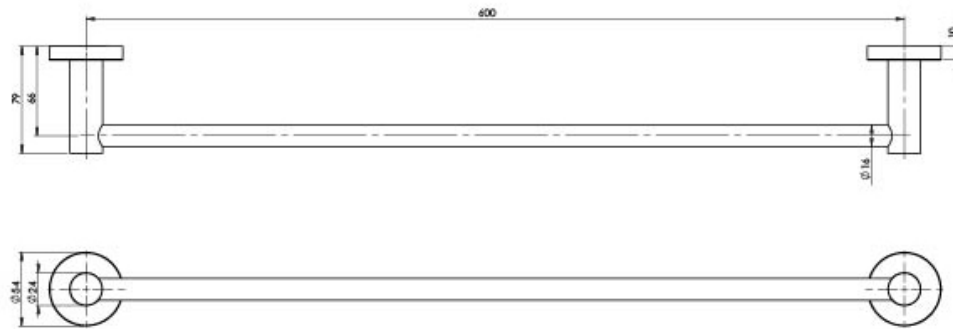

RADII

RADII SINGLE TOWEL RAIL 600MM ROUND PLATE

SPECIFICATIONS

AVAILABLE IN

RA804 CHR
Chrome

RA804 BN
Brushed Nickel

RA804 GM
Gun Metal

RA804-31
Brushed Carbon

Please visit <https://www.phoenixtapware.com.au/warranty> to view the full warranty

While we aim to ensure the specifications shown are correct at time of printing, Phoenix Tapware reserves the right to make modifications without prior notice. Always use the physical product measurements for mark-ups and roughing-in as the line drawing shown may differ from the actual product over time. All measurements are shown in millimetres. Colours may vary from image shown.