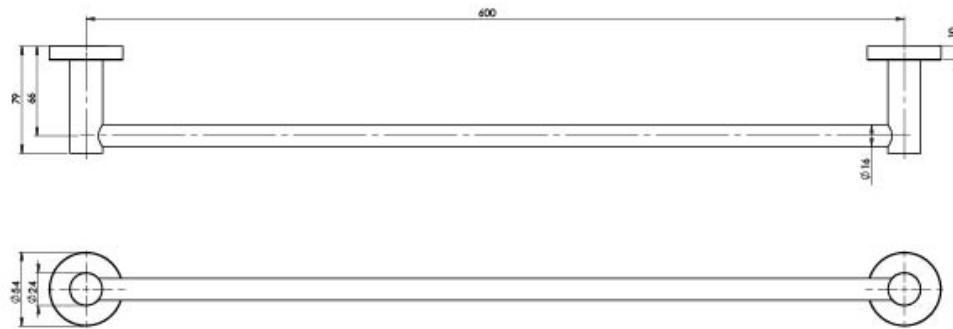

RADII SS

RADII SS 316 SINGLE TOWEL RAIL 600MM ROUND PLATE

SPECIFICATIONS

AVAILABLE IN

RA804-51
Stainless Steel

INFORMATION

MAINTENANCE AND CARE:

- All surfaces should be cleaned with mild liquid detergent or soap and water.
- Do not use cream cleaners or citrus based cleaning products, as they are abrasive.
- Use of unsuitable cleaning agents may damage the surface.
- Any damage caused in this way will not be covered by warranty.