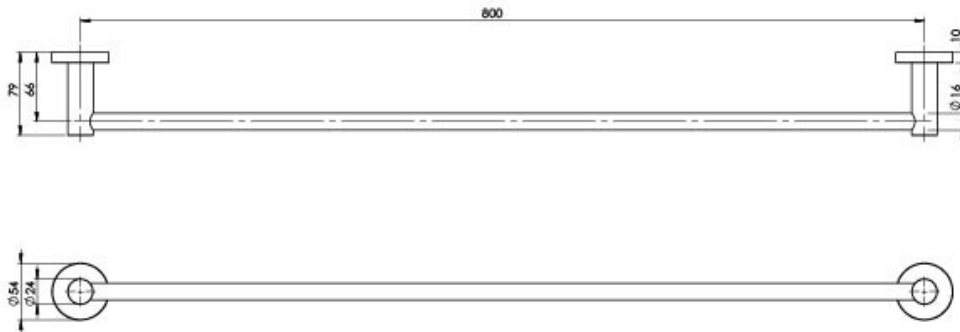

RADII SS

RADII SS 316 SINGLE TOWEL RAIL 800MM ROUND PLATE

SPECIFICATIONS

AVAILABLE IN

RA803-51
Stainless Steel

INFORMATION

MAINTENANCE AND CARE:

- All surfaces should be cleaned with mild liquid detergent or soap and water.
- Do not use cream cleaners or citrus based cleaning products, as they are abrasive.
- Use of unsuitable cleaning agents may damage the surface.
- Any damage caused in this way will not be covered by warranty.