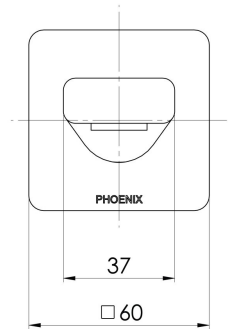

RADII

RADII WALL BATH OUTLET 230MM

SPECIFICATIONS

AVAILABLE IN

RA777 CHR
Chrome

INFORMATION

Temperature Rating
1 - 75°C

Pressure Rating
150 - 500kPa

Please visit <https://www.phoenixtapware.com.au/warranty> to view the full warranty

While we aim to ensure the specifications shown are correct at time of printing, Phoenix Tapware reserves the right to make modifications without prior notice. Always use the physical product measurements for mark-ups and roughing-in as the line drawing shown may differ from the actual product over time. All measurements are shown in millimetres. Colours may vary from image shown.