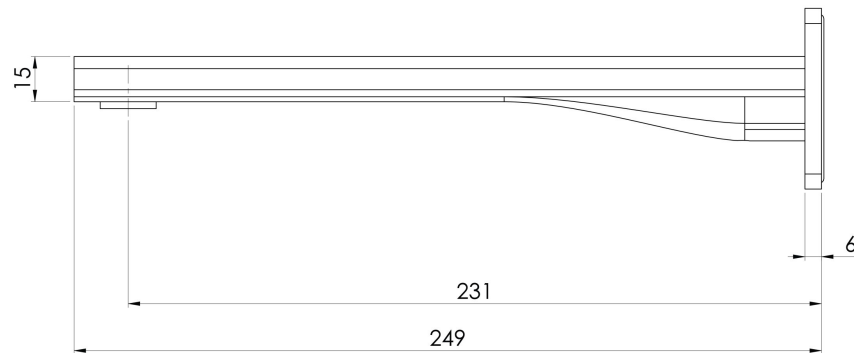

RADII

RADII WALL BATH OUTLET 230MM

SPECIFICATIONS

AVAILABLE IN

RA777 CHR
Chrome

INFORMATION

Temperature Rating
1 - 75°C

Pressure Rating
150 - 500kPa

Please visit <https://www.phoenixtapware.com.au/warranty> to view the full warranty

While we aim to ensure the specifications shown are correct at time of printing, Phoenix Tapware reserves the right to make modifications without prior notice. Always use the physical product measurements for mark-ups and roughing-in as the line drawing shown may differ from the actual product over time. All measurements are shown in millimetres. Colours may vary from image shown.