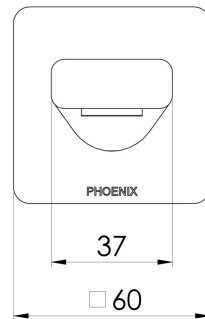

RADII

RADII WALL BASIN OUTLET 200MM

SPECIFICATIONS

AVAILABLE IN

RA74 CHR
Chrome

INFORMATION

Temperature Rating
1 - 75°C

Pressure Rating
150 - 500kPa

Please visit <https://www.phoenixtapware.com.au/warranty> to view the full warranty

While we aim to ensure the specifications shown are correct at time of printing, Phoenix Tapware reserves the right to make modifications without prior notice. Always use the physical product measurements for mark-ups and roughing-in as the line drawing shown may differ from the actual product over time. All measurements are shown in millimetres. Colours may vary from image shown.