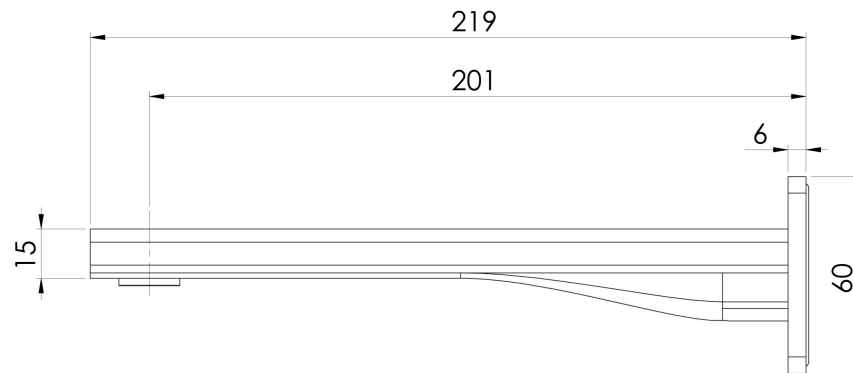

RADII

RADII WALL BASIN OUTLET 200MM

SPECIFICATIONS

AVAILABLE IN

RA74 CHR
Chrome

INFORMATION

Temperature Rating
1 - 75°C

Pressure Rating
150 - 500kPa

Please visit <https://www.phoenixtapware.com.au/warranty> to view the full warranty

While we aim to ensure the specifications shown are correct at time of printing, Phoenix Tapware reserves the right to make modifications without prior notice. Always use the physical product measurements for mark-ups and roughing-in as the line drawing shown may differ from the actual product over time. All measurements are shown in millimetres. Colours may vary from image shown.