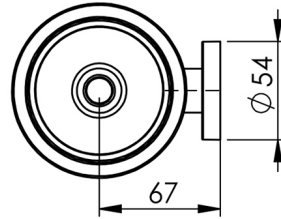

RADII

RADII TOILET BRUSH & HOLDER ROUND

SPECIFICATIONS

AVAILABLE IN

RA50800C
Chrome

INFORMATION