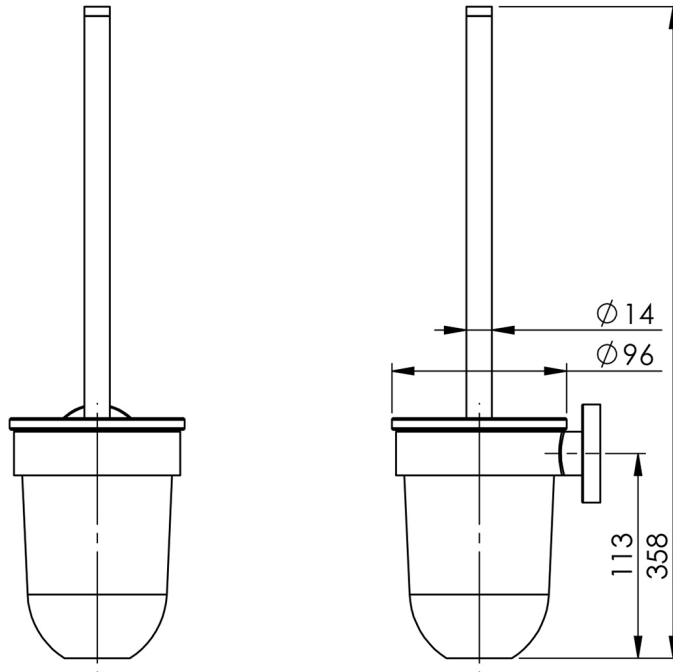

RADII

RADII TOILET BRUSH & HOLDER ROUND

SPECIFICATIONS

AVAILABLE IN

RA50800C
Chrome

INFORMATION

MAINTENANCE AND CARE:

- All surfaces should be cleaned with mild liquid detergent or soap and water.
- Do not use cream cleaners or citrus based cleaning products, as they are abrasive.
- Use of unsuitable cleaning agents may damage the surface.
- Any damage caused in this way will not be covered by warranty.

Please visit <https://www.phoenixtapware.com.au/warranty> to view the full warranty

While we aim to ensure the specifications shown are correct at time of printing, Phoenix Tapware reserves the right to make modifications without prior notice. Always use the physical product measurements for mark-ups and roughing-in as the line drawing shown may differ from the actual product over time. All measurements are shown in millimetres. Colours may vary from image shown.