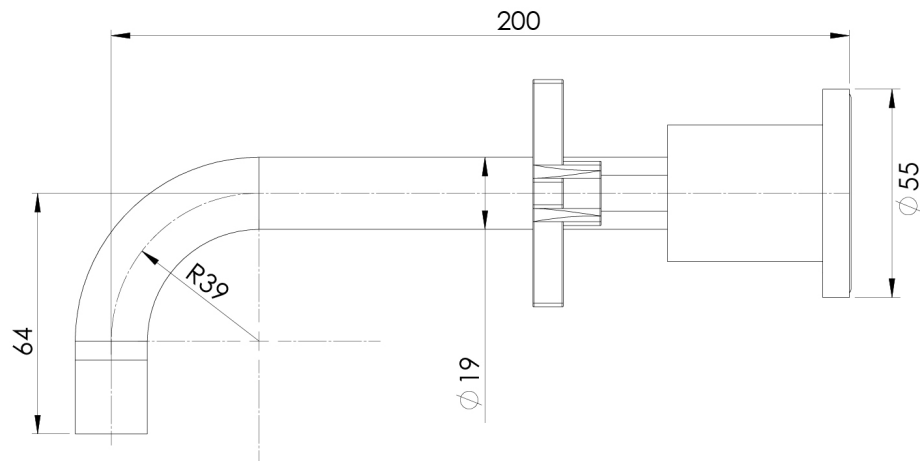

RADII

RADII BATH SET 200MM

SPECIFICATIONS

AVAILABLE IN

RA200 CHR
Chrome

INFORMATION

Temperature Rating
1 - 75°C

Pressure Rating
150 - 500kPa