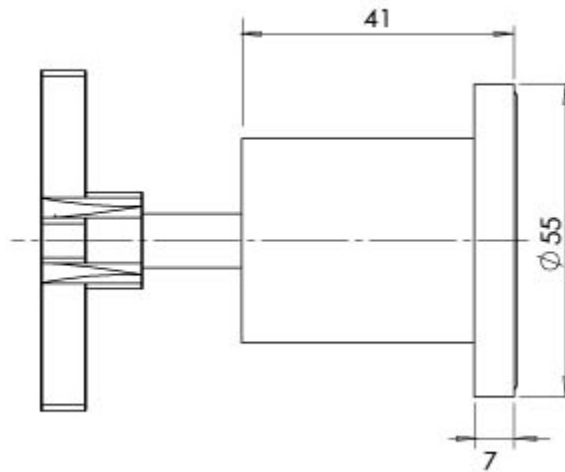

RADII

RADII WALL TOP ASSEMBLIES

SPECIFICATIONS

AVAILABLE IN

RA060 CHR
Chrome

INFORMATION

Temperature Rating
1 - 75°C

Pressure Rating
150 - 500kPa

MAINTENANCE AND CARE:

- All surfaces should be cleaned with mild liquid detergent or soap and water.
- Do not use cream cleaners or citrus based cleaning products, as they are abrasive.
- Use of unsuitable cleaning agents may damage the surface.
- Any damage caused in this way will not be covered by warranty.

Please visit <https://www.phoenixtapware.com.au/warranty> to view the full warranty

While we aim to ensure the specifications shown are correct at time of printing, Phoenix Tapware reserves the right to make modifications without prior notice. Always use the physical product measurements for mark-ups and roughing-in as the line drawing shown may differ from the actual product over time. All measurements are shown in millimetres. Colours may vary from image shown.

Ph: +61 3 9780 4200
03/01/2024
phoenixtapware.com.au