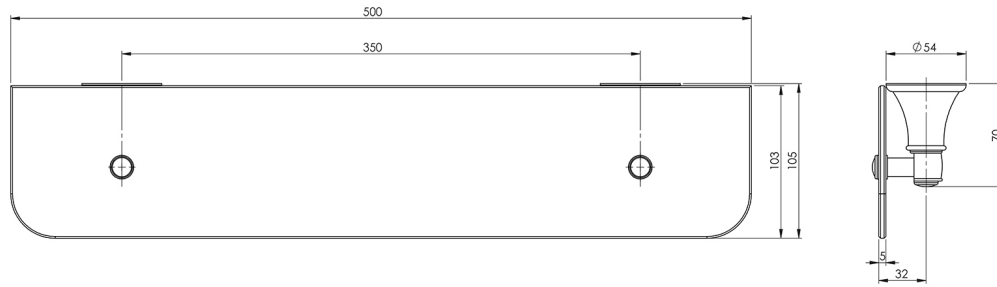

NOSTALGIA

NOSTALGIA GLASS SHELF

SPECIFICATIONS

AVAILABLE IN

NS896 CHR
Chrome

NS896-40
Brushed Nickel

NS896-33
Antique Black

INFORMATION

MAINTENANCE AND CARE:

- All surfaces should be cleaned with mild liquid detergent or soap and water.
- Do not use cream cleaners or citrus based cleaning products, as they are abrasive.
- Use of unsuitable cleaning agents may damage the surface.
- Any damage caused in this way will not be covered by warranty.

Please visit <https://www.phoenixtapware.com.au/warranty> to view the full warranty

While we aim to ensure the specifications shown are correct at time of printing, Phoenix Tapware reserves the right to make modifications without prior notice. Always use the physical product measurements for mark-ups and roughing-in as the line drawing shown may differ from the actual product over time. All measurements are shown in millimetres. Colours may vary from image shown.

Ph: +61 3 9780 4200
04/01/2024
phoenixtapware.com.au