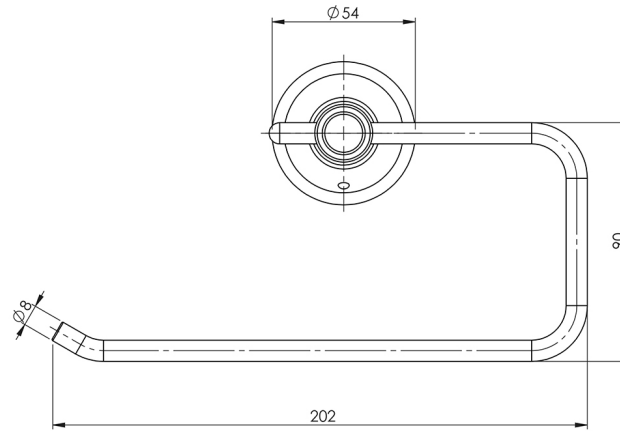

NOSTALGIA

NOSTALGIA HAND TOWEL HOLDER

SPECIFICATIONS

AVAILABLE IN

NS893 CHR
Chrome

NS893-40
Brushed Nickel

NS893-33
Antique Black

INFORMATION

MAINTENANCE AND CARE:

- All surfaces should be cleaned with mild liquid detergent or soap and water.
- Do not use cream cleaners or citrus based cleaning products, as they are abrasive.
- Use of unsuitable cleaning agents may damage the surface.
- Any damage caused in this way will not be covered by warranty.

Please visit <https://www.phoenixtapware.com.au/warranty> to view the full warranty

While we aim to ensure the specifications shown are correct at time of printing, Phoenix Tapware reserves the right to make modifications without prior notice. Always use the physical product measurements for mark-ups and roughing-in as the line drawing shown may differ from the actual product over time. All measurements are shown in millimetres. Colours may vary from image shown.

Ph: +61 3 9780 4200
04/01/2024
phoenixtapware.com.au