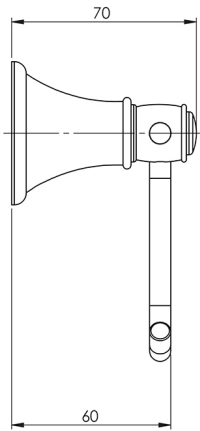

NOSTALGIA

NOSTALGIA HAND TOWEL HOLDER

SPECIFICATIONS

AVAILABLE IN

NS893 CHR
Chrome

NS893-40
Brushed Nickel

NS893-33
Antique Black

INFORMATION

Please visit <https://www.phoenixtapware.com.au/warranty> to view the full warranty

While we aim to ensure the specifications shown are correct at time of printing, Phoenix Tapware reserves the right to make modifications without prior notice. Always use the physical product measurements for mark-ups and roughing-in as the line drawing shown may differ from the actual product over time. All measurements are shown in millimetres. Colours may vary from image shown.