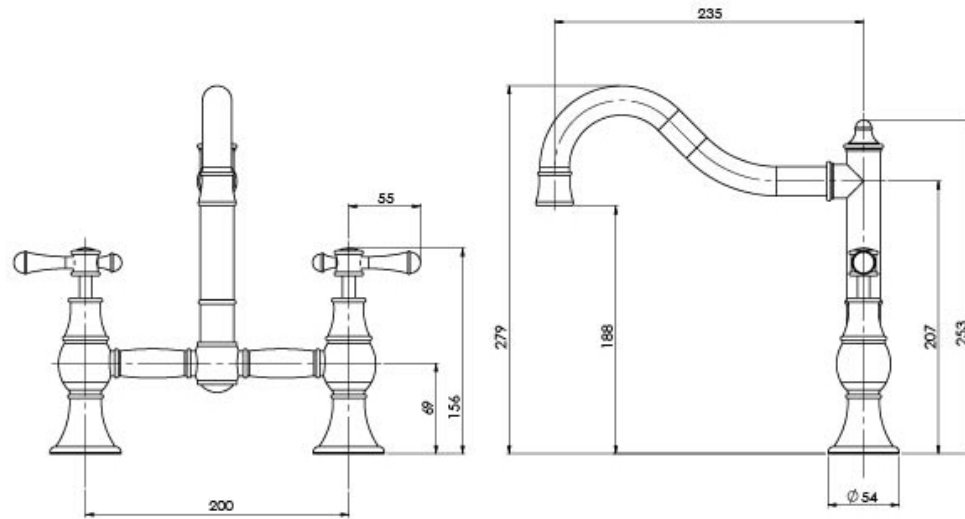

NOSTALGIA

NOSTALGIA EXPOSED SINK SET SHEPHERDS CROOK

SPECIFICATIONS

AVAILABLE IN

NS135 CHR
Chrome

NS135-40
Brushed Nickel

NS135-33
Antique Black

INFORMATION

Temperature Rating
1 - 75°C

Pressure Rating
150 - 500kPa

MAINTENANCE AND CARE:

- All surfaces should be cleaned with mild liquid detergent or soap and water.
- Do not use cream cleaners or citrus based cleaning products, as they are abrasive.
- Use of unsuitable cleaning agents may damage the surface.
- Any damage caused in this way will not be covered by warranty.

Please visit <https://www.phoenixtapware.com.au/warranty> to view the full warranty

While we aim to ensure the specifications shown are correct at time of printing, Phoenix Tapware reserves the right to make modifications without prior notice. Always use the physical product measurements for mark-ups and roughing-in as the line drawing shown may differ from the actual product over time. All measurements are shown in millimetres. Colours may vary from image shown.

Ph: +61 3 9780 4200
29/01/2024
phoenixtapware.com.au