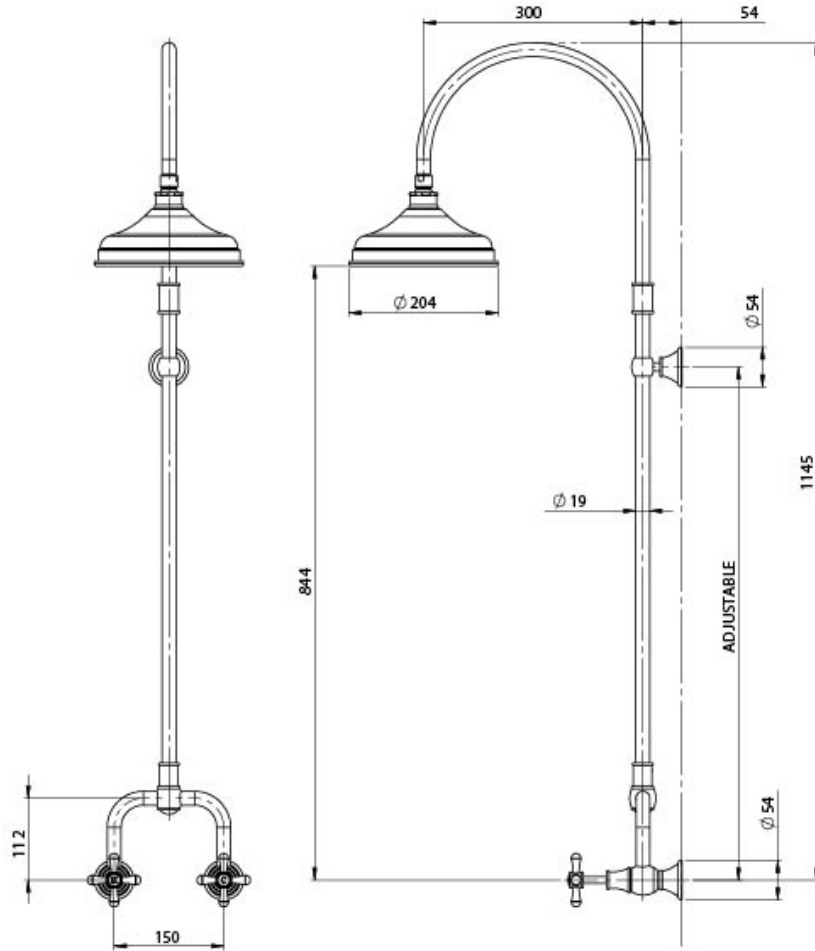

NOSTALGIA

NOSTALGIA EXPOSED SHOWER SET

SPECIFICATIONS

AVAILABLE IN

NS123 CHR
Chrome

INFORMATION

Temperature Rating
1 - 75°C

Pressure Rating
150 - 500kPa

Please visit <https://www.phoenixtapware.com.au/warranty> to view the full warranty

While we aim to ensure the specifications shown are correct at time of printing, Phoenix Tapware reserves the right to make modifications without prior notice. Always use the physical product measurements for mark-ups and roughing-in as the line drawing shown may differ from the actual product over time. All measurements are shown in millimetres. Colours may vary from image shown.