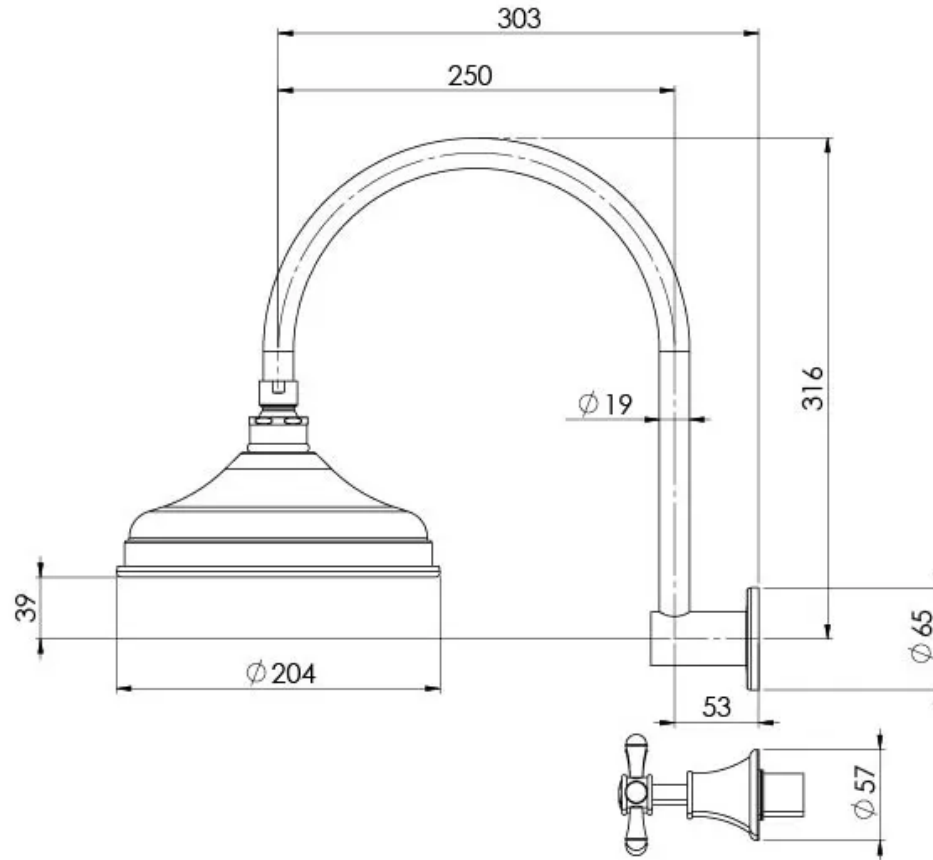

NOSTALGIA

NOSTALGIA SHOWER SET

SPECIFICATIONS

AVAILABLE IN

NS121CHR
Chrome

INFORMATION

Temperature Rating
1 - 75°C

Pressure Rating
150 - 500kPa

Please visit <https://www.phoenixtapware.com.au/warranty> to view the full warranty

While we aim to ensure the specifications shown are correct at time of printing, Phoenix Tapware reserves the right to make modifications without prior notice. Always use the physical product measurements for mark-ups and roughing-in as the line drawing shown may differ from the actual product over time. All measurements are shown in millimetres. Colours may vary from image shown.