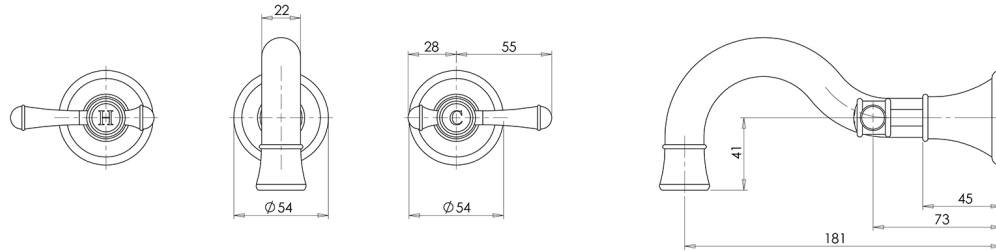

NOSTALGIA

NOSTALGIA LEVER BASIN BATH SET 180MM SHEPHERDS CROOK

SPECIFICATIONS

AVAILABLE IN

NS1127-00
Chrome

NS1127-40
Brushed Nickel

NS1127-33
Antique Black

INFORMATION