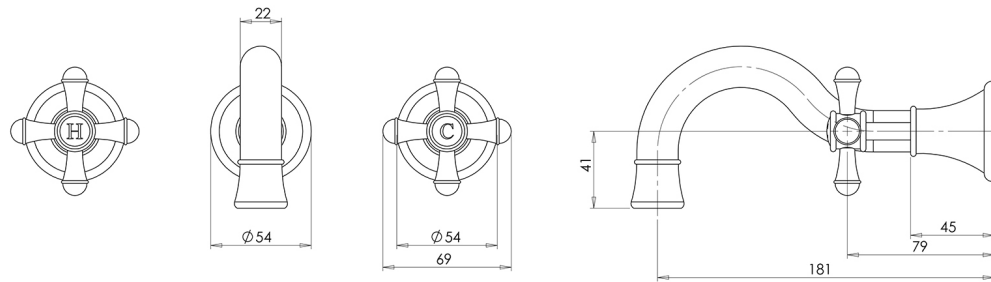

NOSTALGIA

NOSTALGIA BASIN BATH SET 180MM SHEPHERDS CROOK

SPECIFICATIONS

AVAILABLE IN

NS1126-00
Chrome

INFORMATION

Temperature Rating
1 - 75°C

Pressure Rating
150 - 500kPa