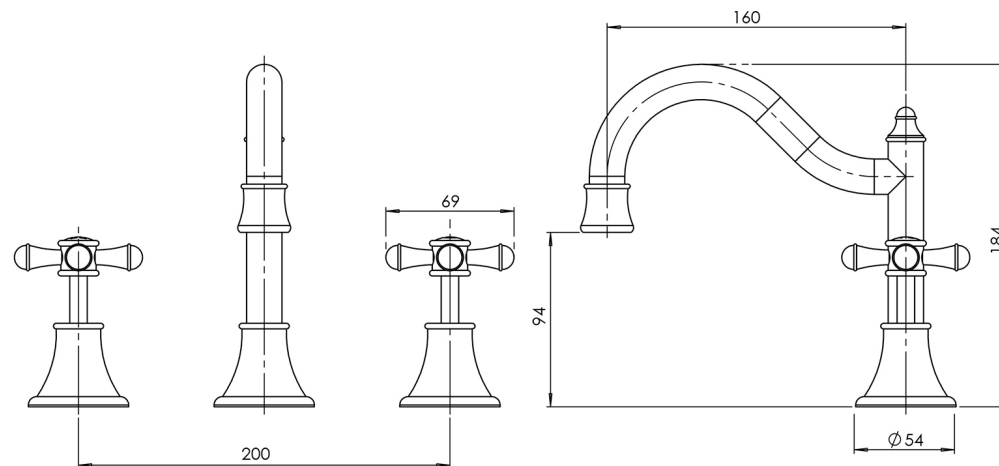

NOSTALGIA

NOSTALGIA BASIN SET SHEPHERDS CROOK

SPECIFICATIONS

AVAILABLE IN

NS104 CHR
Chrome

INFORMATION

Temperature Rating
1 - 75°C

Pressure Rating
150 - 500kPa

Please visit <https://www.phoenixtapware.com.au/warranty> to view the full warranty

While we aim to ensure the specifications shown are correct at time of printing, Phoenix Tapware reserves the right to make modifications without prior notice. Always use the physical product measurements for mark-ups and roughing-in as the line drawing shown may differ from the actual product over time. All measurements are shown in millimetres. Colours may vary from image shown.