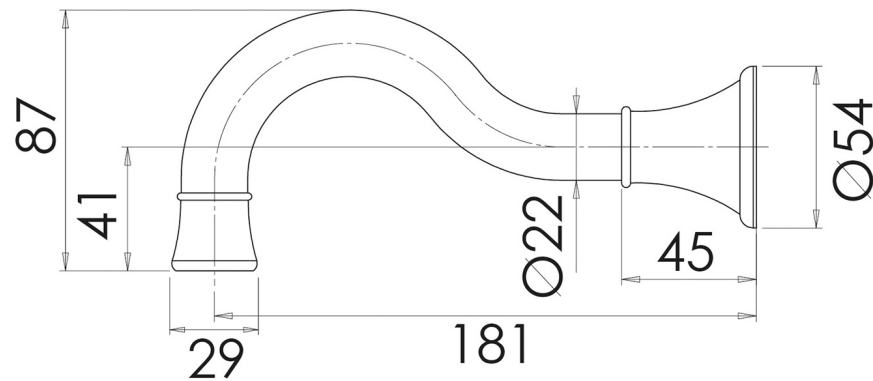

NOSTALGIA

NOSTALGIA BASIN BATH OUTLET 180MM SHEPHERD CROOK

SPECIFICATIONS

AVAILABLE IN

NS0900-00
Chrome

NS0900-40
Brushed Nickel

NS0900-33
Antique Black

INFORMATION