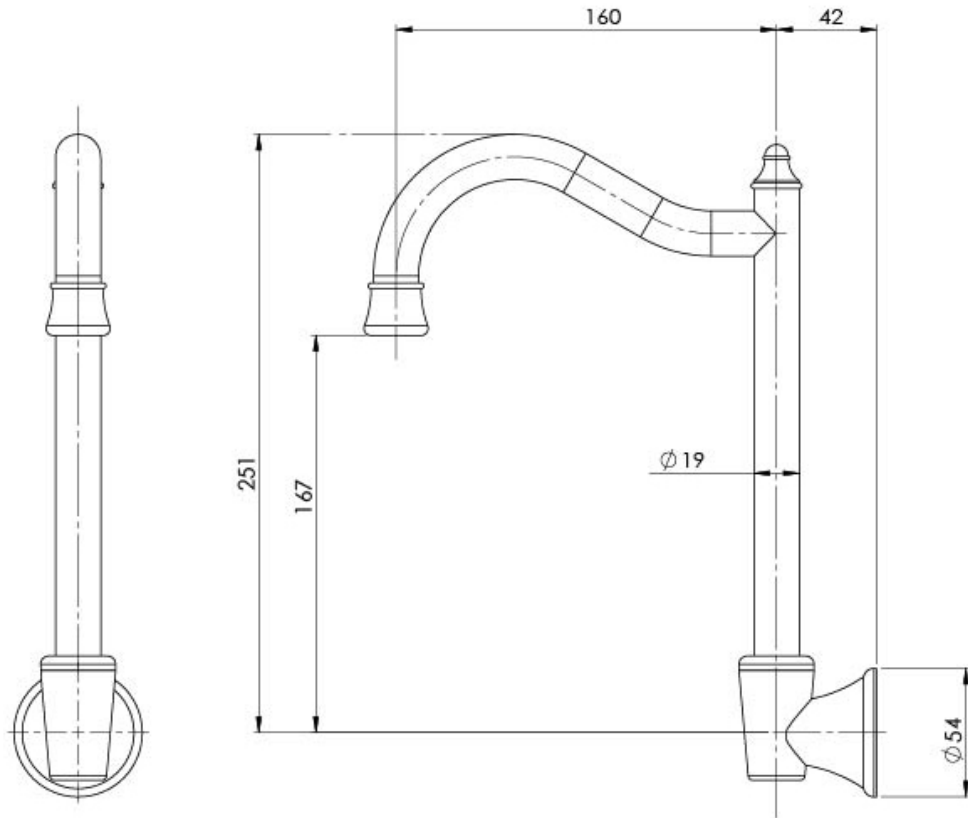

## SPECIFICATIONS

Please visit <https://www.phoenixtapware.com.au/warranty> to view the full warranty

While we aim to ensure the specifications shown are correct at time of printing, Phoenix Tapware reserves the right to make modifications without prior notice. Always use the physical product measurements for mark-ups and roughing-in as the line drawing shown may differ from the actual product over time. All measurements are shown in millimetres. Colours may vary from image shown.