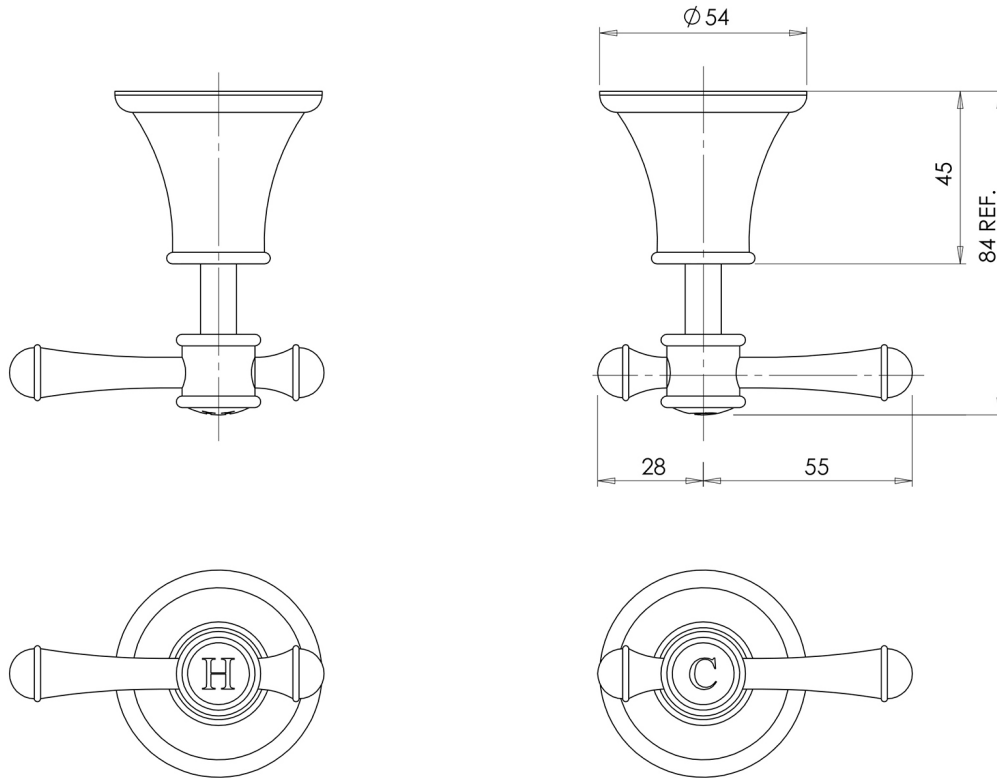

NOSTALGIA

NOSTALGIA LEVER WALL TOP ASSEMBLIES

SPECIFICATIONS

AVAILABLE IN

NS060L CHR
Chrome

NS060L-40
Brushed Nickel

NS060L-33
Antique Black

INFORMATION

Please visit <https://www.phoenixtapware.com.au/warranty> to view the full warranty

While we aim to ensure the specifications shown are correct at time of printing, Phoenix Tapware reserves the right to make modifications without prior notice. Always use the physical product measurements for mark-ups and roughing-in as the line drawing shown may differ from the actual product over time. All measurements are shown in millimetres. Colours may vary from image shown.