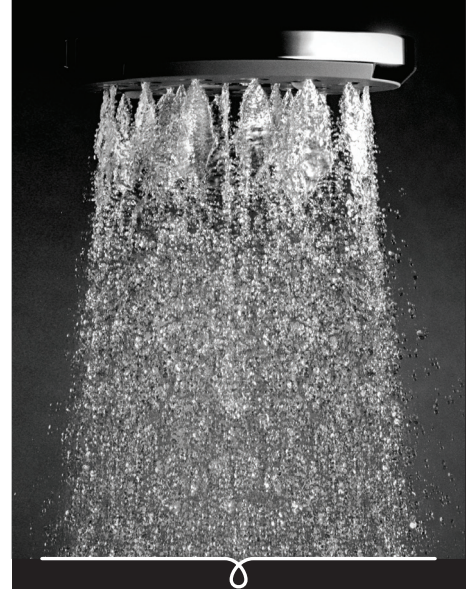

METHVEN

Satinjet®

Maku

Satinjet®

MAKU MK2 RAIL SHOWER

Satinjet®. The unmistakable feeling of 300,000 droplets per second.

Unlike conventional showers, Satinjet uses unique twin-jet technology to create optimum water droplet size and pressure, with over 300,000 droplets per second providing greater warmth and coverage. The result is an immersive, full-body experience.

CONSTRUCTION: Chrome-plated rail

CLASSIFICATION: Suitable for **all pressure** systems

INLET CONNECTIONS: 1/2" BSP female

WORKING PRESSURES: 35 - 500kPa

DIMENSIONS FOR FITTING: 510 - 645mm retro-fit pitch

OPERATING TEMPERATURE: 5 °C - 70 °C

WATER FLOW RATE: 9.0 L/min

- Low maintenance Satinjet single function shower
- Rail length 740mm with adjustable pillars for an easy retro-fit
- Wide spray coverage
- Adjustable friction slider
- Soap dish included
- 3 star WELS rated on mains pressure (9.0 L/min)
- 3 star WELS rated on low pressure (9.0 L/min)