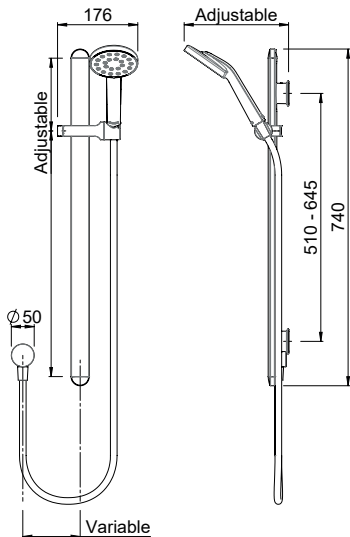

METHVEN

Satinjet®

Maku

Satinjet®

MAKU MK2 RAIL SHOWER

Satinjet®. The unmistakable feeling of 300,000 droplets per second.

Unlike conventional showers, Satinjet uses unique twin-jet technology to create optimum water droplet size and pressure, with over 300,000 droplets per second providing greater warmth and coverage. The result is an immersive, full-body experience.

CONSTRUCTION: Chrome-plated rail

CLASSIFICATION: Suitable for **all pressure** systems

INLET CONNECTIONS: 1/2" BSP female

WORKING PRESSURES: 35 - 500kPa

DIMENSIONS FOR FITTING: 510 - 645mm retro-fit pitch

OPERATING TEMPERATURE: 5 °C - 70 °C

WATER FLOW RATE: 9.0 L/min

- Low maintenance Satinjet single function shower
- Rail length 740mm with adjustable pillars for an easy retro-fit
- Wide spray coverage
- Adjustable friction slider
- Soap dish included
- 3 star WELS rated on mains pressure (9.0 L/min)
- 3 star WELS rated on low pressure (9.0 L/min)