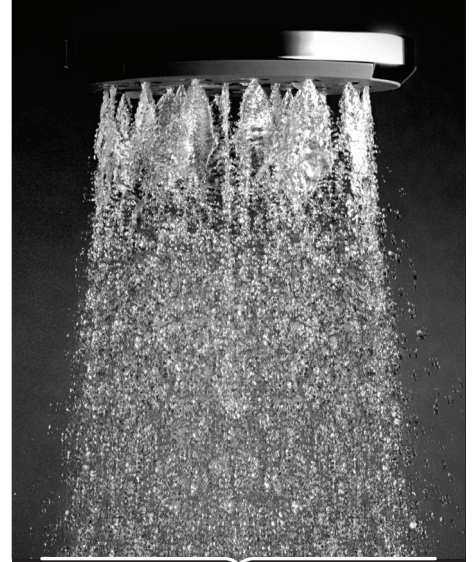

METHVEN

Satinjet®

Maku

Satinjet® MAKU MK2 HANDSET

Satinjet®. The unmistakable feeling of 300,000 droplets per second.

Unlike conventional showers, Satinjet uses unique twin-jet technology to create optimum water droplet size and pressure, with over 300,000 droplets per second providing greater warmth and coverage. The result is an immersive, full-body experience.

CONSTRUCTION: Chrome-plated

CLASSIFICATION: Suitable for all pressure systems

INLET CONNECTIONS: 1/2" BSP male

WORKING PRESSURES: 35 - 500kPa

OPERATING TEMPERATURE: 5 °C - 70 °C

WATER FLOW RATE: 9.0 L/min

- Low maintenance Satinjet single function shower
- Wide spray coverage
- Easy retro-fit installation
- Easy-clean coating on faceplate
- 3 star WELS rated on mains pressure (9.0 L/min)
- 3 star WELS rated on low pressure (9.0 L/min)