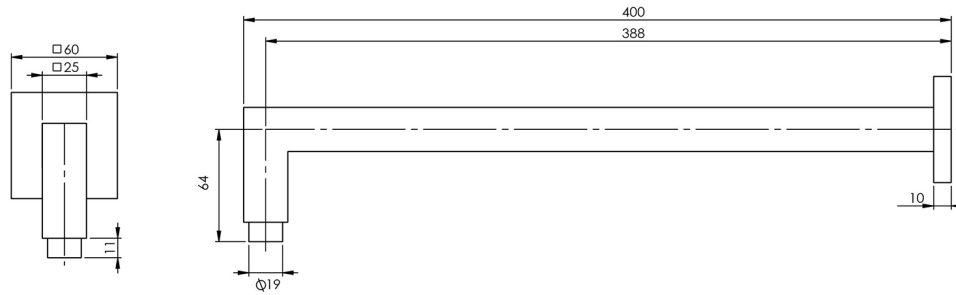

LEXI

LEXI SHOWER ARM 400MM SQUARE

SPECIFICATIONS

AVAILABLE IN

LE6000-00
Chrome

LE6000-40
Brushed Nickel

LE6000-30
Gun Metal

LE6000-31
Brushed Carbon

Please visit <https://www.phoenixtapware.com.au/warranty> to view the full warranty

While we aim to ensure the specifications shown are correct at time of printing, Phoenix Tapware reserves the right to make modifications without prior notice. Always use the physical product measurements for mark-ups and roughing-in as the line drawing shown may differ from the actual product over time. All measurements are shown in millimetres. Colours may vary from image shown.