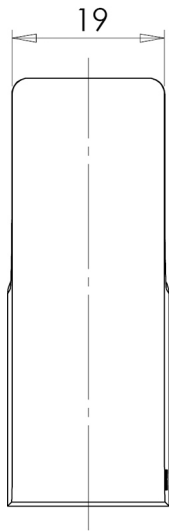

GLOSS

GLOSS ROBE HOOK

SPECIFICATIONS

AVAILABLE IN

GS897
Chrome

GS897-40
Brushed Nickel

GS897-31
Brushed Carbon

GS897 MB
Matte Black

GS897-12
Brushed Gold

INFORMATION