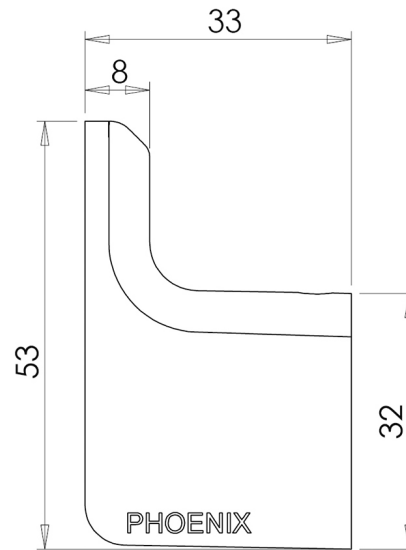

GLOSS

GLOSS ROBE HOOK

SPECIFICATIONS

AVAILABLE IN

GS897
Chrome

GS897-40
Brushed Nickel

GS897-31
Brushed Carbon

GS897 MB
Matte Black

GS897-12
Brushed Gold

INFORMATION

MAINTENANCE AND CARE:

- All surfaces should be cleaned with mild liquid detergent or soap and water.
- Do not use cream cleaners or citrus based cleaning products, as they are abrasive.
- Use of unsuitable cleaning agents may damage the surface.
- Any damage caused in this way will not be covered by warranty.

Please visit <https://www.phoenixtapware.com.au/warranty> to view the full warranty

While we aim to ensure the specifications shown are correct at time of printing, Phoenix Tapware reserves the right to make modifications without prior notice. Always use the physical product measurements for mark-ups and roughing-in as the line drawing shown may differ from the actual product over time. All measurements are shown in millimetres. Colours may vary from image shown.

Ph: +61 3 9780 4200
04/01/2024
phoenixtapware.com.au