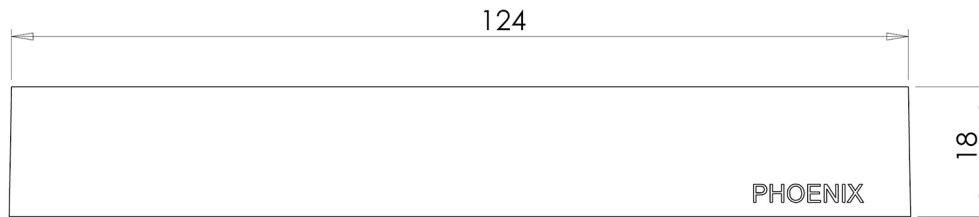

GLOSS

GLOSS SOAP DISH

SPECIFICATIONS

AVAILABLE IN

GS895
Chrome

GS895-40
Brushed Nickel

GS895-31
Brushed Carbon

GS895 MB
Matte Black

Please visit <https://www.phoenixtapware.com.au/warranty> to view the full warranty

While we aim to ensure the specifications shown are correct at time of printing, Phoenix Tapware reserves the right to make modifications without prior notice. Always use the physical product measurements for mark-ups and roughing-in as the line drawing shown may differ from the actual product over time. All measurements are shown in millimetres. Colours may vary from image shown.