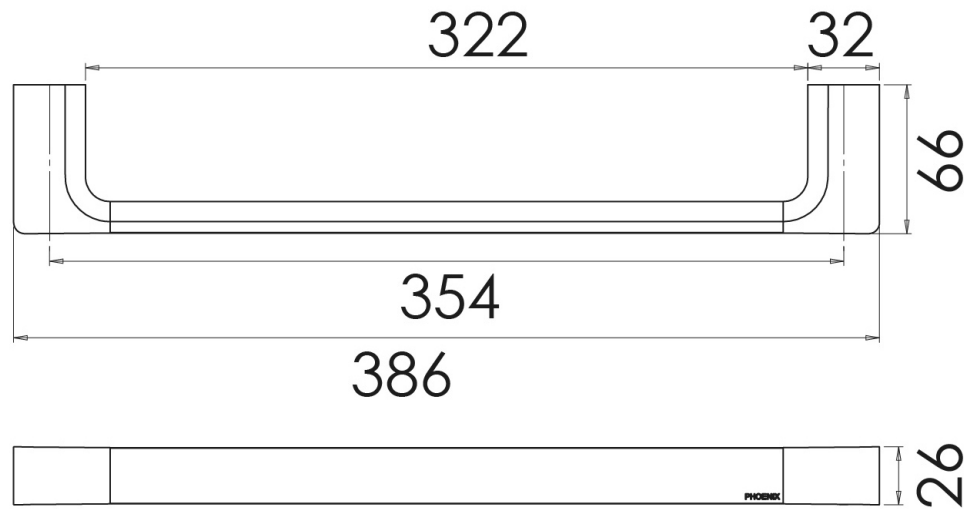

GLOSS

GLOSS HAND TOWEL RAIL

SPECIFICATIONS

AVAILABLE IN

GS893
Chrome

GS893-40
Brushed Nickel

GS893-31
Brushed Carbon

GS893 MB
Matte Black

Please visit <https://www.phoenixtapware.com.au/warranty> to view the full warranty

While we aim to ensure the specifications shown are correct at time of printing, Phoenix Tapware reserves the right to make modifications without prior notice. Always use the physical product measurements for mark-ups and roughing-in as the line drawing shown may differ from the actual product over time. All measurements are shown in millimetres. Colours may vary from image shown.