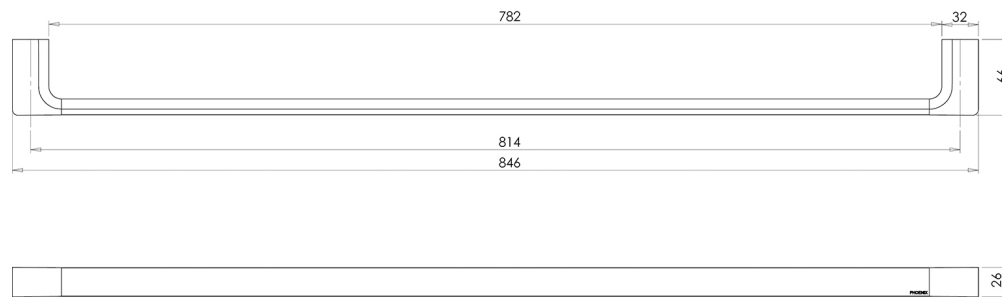

GLOSS

GLOSS SINGLE TOWEL RAIL 800MM

SPECIFICATIONS

AVAILABLE IN

GS802
Chrome

GS802-40
Brushed Nickel

GS802-31
Brushed Carbon

GS802 MB
Matte Black

Please visit <https://www.phoenixtapware.com.au/warranty> to view the full warranty

While we aim to ensure the specifications shown are correct at time of printing, Phoenix Tapware reserves the right to make modifications without prior notice. Always use the physical product measurements for mark-ups and roughing-in as the line drawing shown may differ from the actual product over time. All measurements are shown in millimetres. Colours may vary from image shown.