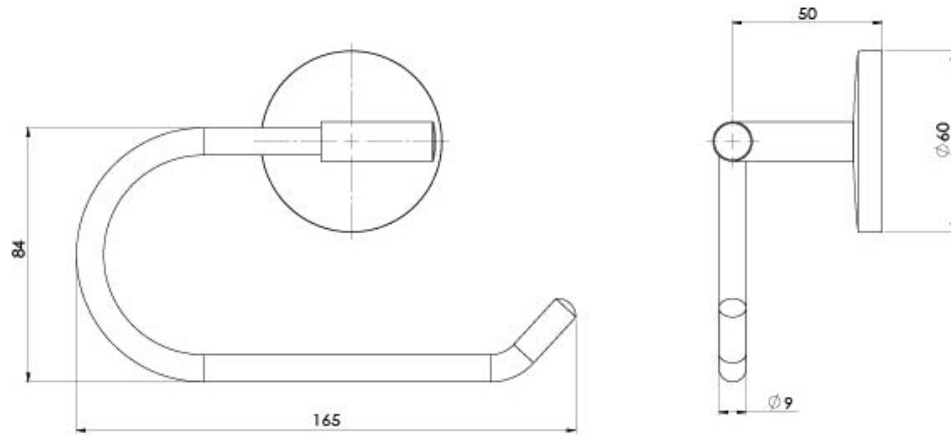

FESTIVAL

FESTIVAL TOILET ROLL HOLDER

SPECIFICATIONS

AVAILABLE IN

FE892 CHR
Chrome

INFORMATION

MAINTENANCE AND CARE:

- All surfaces should be cleaned with mild liquid detergent or soap and water.
- Do not use cream cleaners or citrus based cleaning products, as they are abrasive.
- Use of unsuitable cleaning agents may damage the surface.
- Any damage caused in this way will not be covered by warranty.