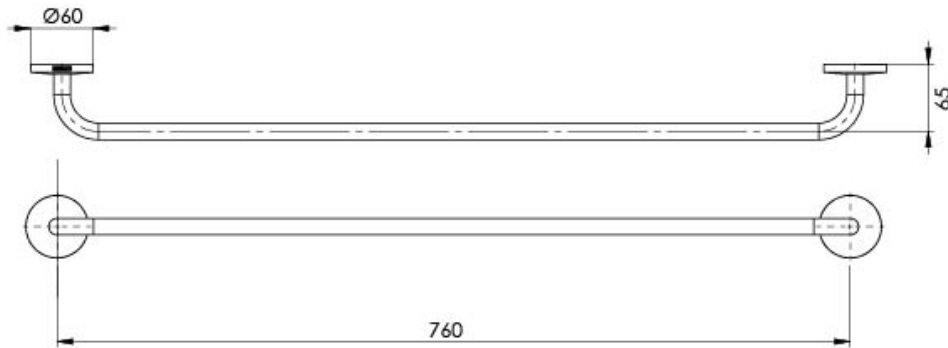

FESTIVAL

FESTIVAL SINGLE TOWEL RAIL 760MM

SPECIFICATIONS

AVAILABLE IN

FE802 CHR
Chrome

INFORMATION

MAINTENANCE AND CARE:

- All surfaces should be cleaned with mild liquid detergent or soap and water.
- Do not use cream cleaners or citrus based cleaning products, as they are abrasive.
- Use of unsuitable cleaning agents may damage the surface.
- Any damage caused in this way will not be covered by warranty.