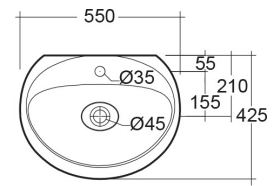

RAK-CLOUD MATT WHITE - CLOWB5501500A

Wash basin | Wall Hung

RAK
CERAMICS

TECHNICAL SPECIFICATIONS

Suite:	RAK-CLOUD
Type:	Wall Hung
Dimensions:	550 x 425 mm
Weight:	12 Kg
Color:	MATT WHITE - 500
Shape of basin:	Oval

Code	Name
CLOWB5501500A	RAK-CLOUD WASHBASIN MATT WHITE 55CM
CLOAC4400500A	RAK-CLOUD Ceramic Waste Cover (500)

Dimensions: All dimensions in mm. Tolerance of vitreous china & fireclay items: $\pm 5\%$ for below 200mm and $\pm 3\%$ for above 200mm; for all other items tolerance $\pm 1\%$. Note: Due to a continuing development program to improve design and performance, the manufacturer reserves all rights to vary specifications without prior information. Please note accessories are for photographic use only.