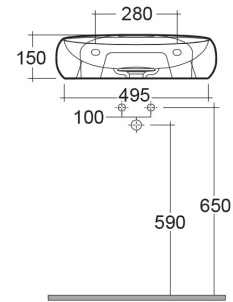

RAK-CLOUD MATT WHITE - CLOWB5501500A

Wash basin | Wall Hung

RAK
CERAMICS

TECHNICAL SPECIFICATIONS

Suite:	RAK-CLOUD
Type:	Wall Hung
Dimensions:	550 x 425 mm
Weight:	12 Kg
Color:	MATT WHITE - 500
Shape of basin:	Oval

Code	Name
CLOWB5501500A	RAK-CLOUD WASHBASIN MATT WHITE 55CM
CLOAC4400500A	RAK-CLOUD Ceramic Waste Cover (500)

Dimensions: All dimensions in mm. Tolerance of vitreous china & fireclay items: $\pm 5\%$ for below 200mm and $\pm 3\%$ for above 200mm; for all other items tolerance $\pm 1\%$. Note: Due to a continuing development program to improve design and performance, the manufacturer reserves all rights to vary specifications without prior information. Please note accessories are for photographic use only.