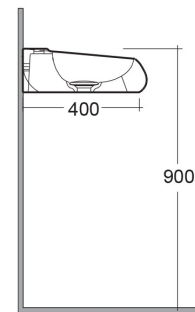

RAK-CLOUD MATT WHITE - CLOWB5501500A

Wash basin | Wall Hung

RAK
CERAMICS

TECHNICAL SPECIFICATIONS

Suite:	RAK-CLOUD
Type:	Wall Hung
Dimensions:	550 x 425 mm
Weight:	12 Kg
Color:	MATT WHITE - 500
Shape of basin:	Oval

Code	Name
CLOWB5501500A	RAK-CLOUD WASHBASIN MATT WHITE 55CM
CLOAC4400500A	RAK-CLOUD Ceramic Waste Cover (500)

Dimensions: All dimensions in mm. Tolerance of vitreous china & fireclay items: $\pm 5\%$ for below 200mm and $\pm 3\%$ for above 200mm; for all other items tolerance $\pm 1\%$. Note: Due to a continuing development program to improve design and performance, the manufacturer reserves all rights to vary specifications without prior information. Please note accessories are for photographic use only.