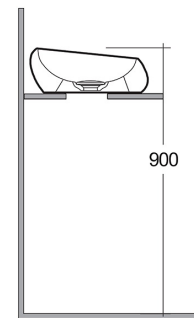

RAK-CLOUD MATT WHITE - CLOCT6000500A

Wash basin | Counter Top

RAK
CERAMICS

TECHNICAL SPECIFICATIONS

Suite:	RAK-CLOUD
Type:	Counter Top
Dimensions:	580 x 400 mm
Weight:	11 Kg
Color:	Matt White
Shape of basin:	Oval

Code	Name
CLOCT6000500A	RAK-CLOUD WASHBASIN MATT WHITE 58CM
CLOAC4400500A	RAK-CLOUD Ceramic Waste Cover (500)

Dimensions: All dimensions in mm. Tolerance of vitreous china & fireclay items: $\pm 5\%$ for below 200mm and $\pm 3\%$ for above 200mm; for all other items tolerance $\pm 1\%$. Note: Due to a continuing development program to improve design and performance, the manufacturer reserves all rights to vary specifications without prior information. Please note accessories are for photographic use only.