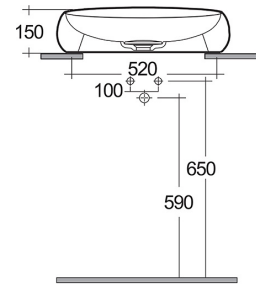

RAK-CLOUD MATT WHITE - CLOCT6000500A

Wash basin | Counter Top

RAK
CERAMICS

TECHNICAL SPECIFICATIONS

Suite:	RAK-CLOUD
Type:	Counter Top
Dimensions:	580 x 400 mm
Weight:	11 Kg
Color:	Matt White
Shape of basin:	Oval

Code	Name
CLOCT6000500A	RAK-CLOUD WASHBASIN MATT WHITE 58CM
CLOAC4400500A	RAK-CLOUD Ceramic Waste Cover (500)

Dimensions: All dimensions in mm. Tolerance of vitreous china & fireclay items: $\pm 5\%$ for below 200mm and $\pm 3\%$ for above 200mm; for all other items tolerance $\pm 1\%$. Note: Due to a continuing development program to improve design and performance, the manufacturer reserves all rights to vary specifications without prior information. Please note accessories are for photographic use only.