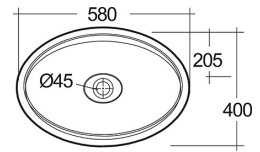

RAK-CLOUD MATT WHITE - CLOCT6000500A

Wash basin | Counter Top

RAK
CERAMICS

TECHNICAL SPECIFICATIONS

Suite:	RAK-CLOUD
Type:	Counter Top
Dimensions:	580 x 400 mm
Weight:	11 Kg
Color:	Matt White
Shape of basin:	Oval

Code	Name
CLOCT6000500A	RAK-CLOUD WASHBASIN MATT WHITE 58CM
CLOAC4400500A	RAK-CLOUD Ceramic Waste Cover (500)

Dimensions: All dimensions in mm. Tolerance of vitreous china & fireclay items: $\pm 5\%$ for below 200mm and $\pm 3\%$ for above 200mm; for all other items tolerance $\pm 1\%$. Note: Due to a continuing development program to improve design and performance, the manufacturer reserves all rights to vary specifications without prior information. Please note accessories are for photographic use only.