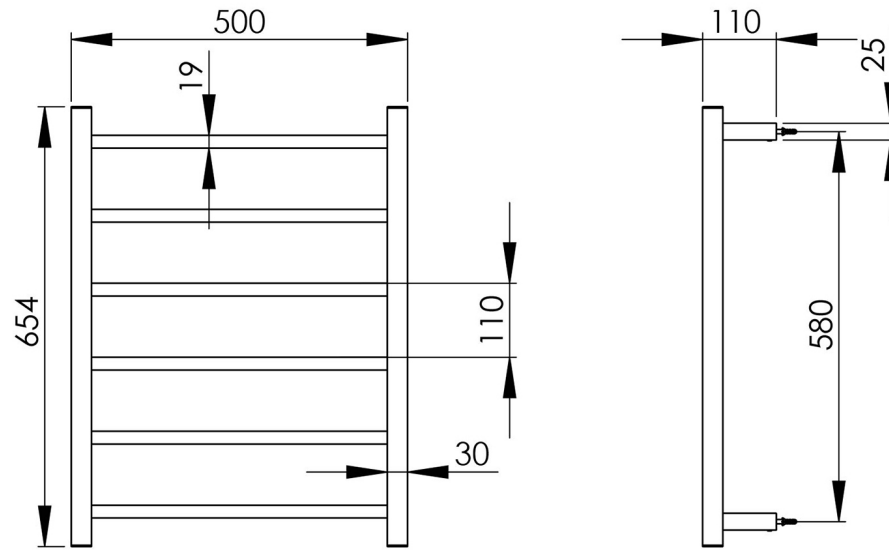

ARGO

ARGO TOWEL LADDER 650MM S / S

SPECIFICATIONS

AVAILABLE IN

AR871 SS
Stainless Steel

INFORMATION

MAINTENANCE AND CARE:

- All surfaces should be cleaned with mild liquid detergent or soap and water.
- Do not use cream cleaners or citrus based cleaning products, as they are abrasive.
- Use of unsuitable cleaning agents may damage the surface.
- Any damage caused in this way will not be covered by warranty.

Please visit <https://www.phoenixtapware.com.au/warranty> to view the full warranty