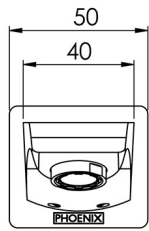

ARGO

ARGO WALL BATH OUTLET 180MM

SPECIFICATIONS

AVAILABLE IN

AG776 CHR
Chrome

INFORMATION

Temperature Rating
1 - 75°C

Pressure Rating
150 - 500kPa

Please visit <https://www.phoenixtapware.com.au/warranty> to view the full warranty

While we aim to ensure the specifications shown are correct at time of printing, Phoenix Tapware reserves the right to make modifications without prior notice. Always use the physical product measurements for mark-ups and roughing-in as the line drawing shown may differ from the actual product over time. All measurements are shown in millimetres. Colours may vary from image shown.