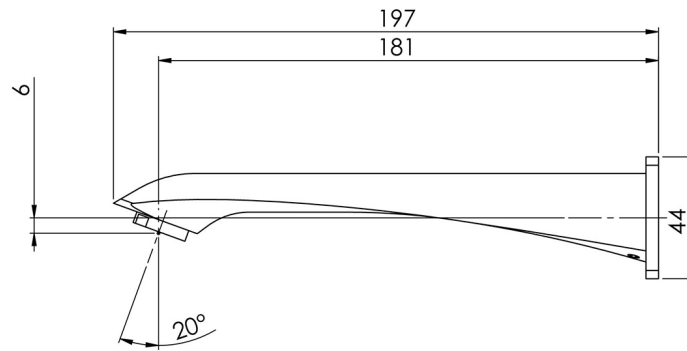

ARGO

ARGO WALL BATH OUTLET 180MM

SPECIFICATIONS

AVAILABLE IN

AG776 CHR
Chrome

INFORMATION

Temperature Rating
1 - 75°C

Pressure Rating
150 - 500kPa

Please visit <https://www.phoenixtapware.com.au/warranty> to view the full warranty

While we aim to ensure the specifications shown are correct at time of printing, Phoenix Tapware reserves the right to make modifications without prior notice. Always use the physical product measurements for mark-ups and roughing-in as the line drawing shown may differ from the actual product over time. All measurements are shown in millimetres. Colours may vary from image shown.