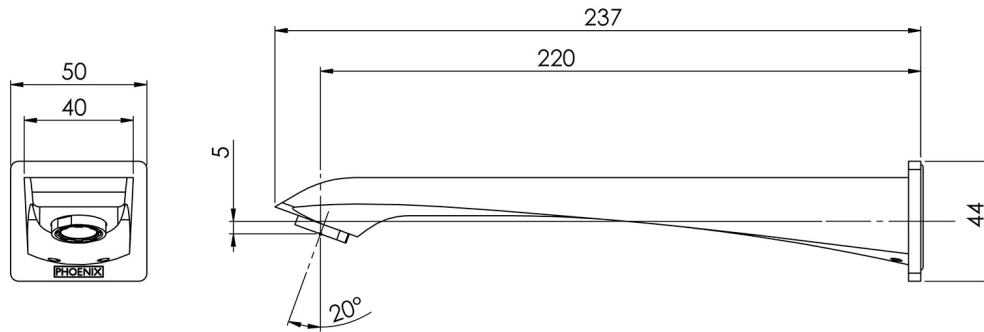

ARGO

ARGO WALL BASIN OUTLET 220MM

SPECIFICATIONS

AVAILABLE IN

AG775 CHR
Chrome

INFORMATION

Temperature Rating
1 - 75°C

Pressure Rating
150 - 500kPa

Please visit <https://www.phoenixtapware.com.au/warranty> to view the full warranty

While we aim to ensure the specifications shown are correct at time of printing, Phoenix Tapware reserves the right to make modifications without prior notice. Always use the physical product measurements for mark-ups and roughing-in as the line drawing shown may differ from the actual product over time. All measurements are shown in millimetres. Colours may vary from image shown.