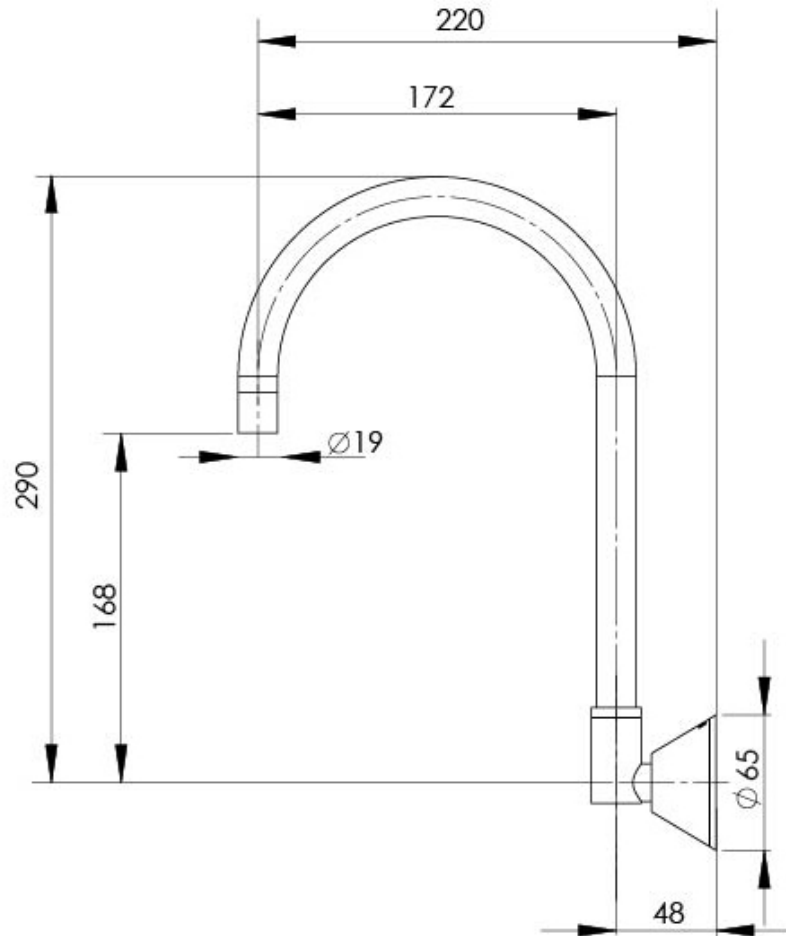

IVY

IVY WALL SINK OUTLET 170MM GOOSENECK

SPECIFICATIONS

AVAILABLE IN

673 CHR
Chrome

INFORMATION

Temperature Rating
1 - 75°C

Pressure Rating
150 - 500kPa

MAINTENANCE AND CARE:

- All surfaces should be cleaned with mild liquid detergent or soap and water.
- Do not use cream cleaners or citrus based cleaning products, as they are abrasive.
- Use of unsuitable cleaning agents may damage the surface.
- Any damage caused in this way will not be covered by warranty.

Please visit <https://www.phoenixtapware.com.au/warranty> to view the full warranty

While we aim to ensure the specifications shown are correct at time of printing, Phoenix Tapware reserves the right to make modifications without prior notice. Always use the physical product measurements for mark-ups and roughing-in as the line drawing shown may differ from the actual product over time. All measurements are shown in millimetres. Colours may vary from image shown.

Ph: +61 3 9780 4200
19/12/2023
phoenixtapware.com.au