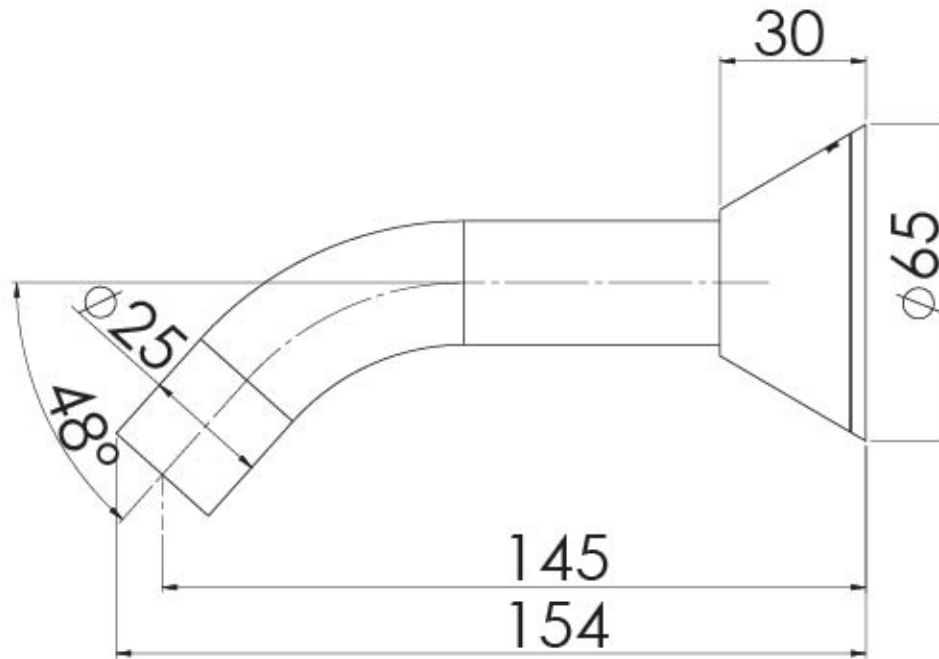

## IVY BATH OUTLET 150MM

## SPECIFICATIONS

Please visit <https://www.phoenixtapware.com.au/warranty> to view the full warranty

While we aim to ensure the specifications shown are correct at time of printing, Phoenix Tapware reserves the right to make modifications without prior notice. Always use the physical product measurements for mark-ups and roughing-in as the line drawing shown may differ from the actual product over time. All measurements are shown in millimetres. Colours may vary from image shown.