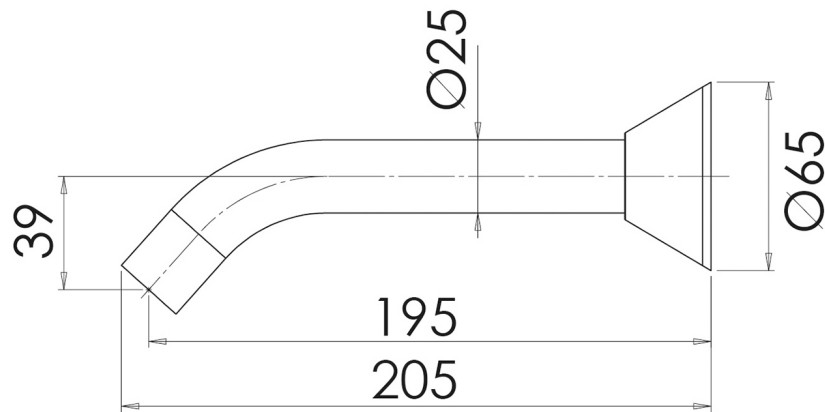

IVY

IVY BATH OUTLET 200MM

SPECIFICATIONS

AVAILABLE IN

669 CHR
Chrome

INFORMATION

Temperature Rating
1 - 75°C

Pressure Rating
150 - 500kPa

MAINTENANCE AND CARE:

- All surfaces should be cleaned with mild liquid detergent or soap and water.
- Do not use cream cleaners or citrus based cleaning products, as they are abrasive.
- Use of unsuitable cleaning agents may damage the surface.
- Any damage caused in this way will not be covered by warranty.

Please visit <https://www.phoenixtapware.com.au/warranty> to view the full warranty

While we aim to ensure the specifications shown are correct at time of printing, Phoenix Tapware reserves the right to make modifications without prior notice. Always use the physical product measurements for mark-ups and roughing-in as the line drawing shown may differ from the actual product over time. All measurements are shown in millimetres. Colours may vary from image shown.

Ph: +61 3 9780 4200
19/12/2023
phoenixtapware.com.au