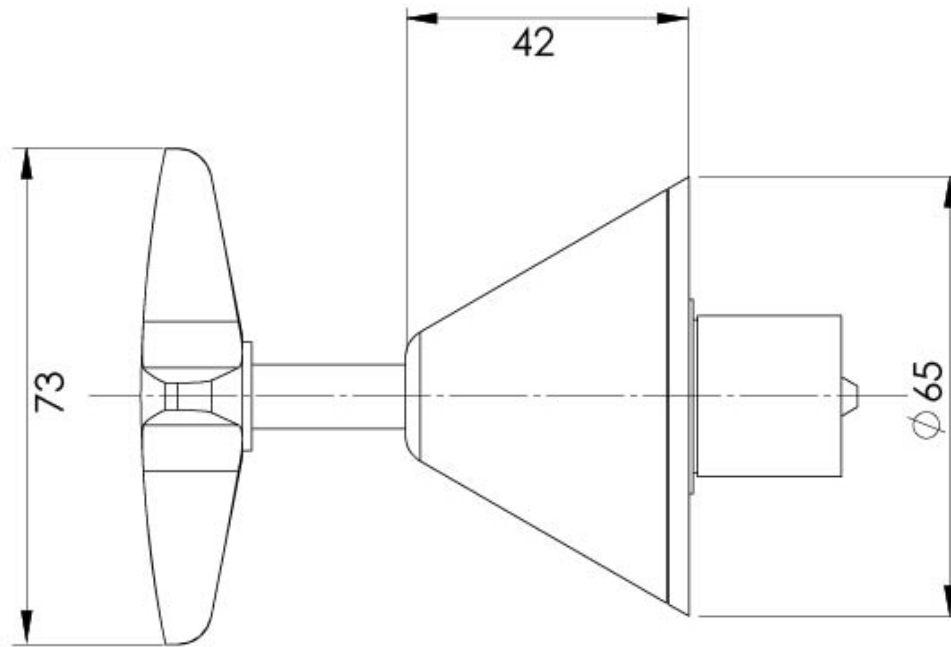

IVY

IVY WALL TOP ASSEMBLIES

SPECIFICATIONS

AVAILABLE IN

660W CHR
Chrome

INFORMATION

Temperature Rating
1 - 75°C

Pressure Rating
150 - 500kPa

Please visit <https://www.phoenixtapware.com.au/warranty> to view the full warranty

PHOENIX

While we aim to ensure the specifications shown are correct at time of printing, Phoenix Tapware reserves the right to make modifications without prior notice. Always use the physical product measurements for mark-ups and roughing-in as the line drawing shown may differ from the actual product over time. All measurements are shown in millimetres. Colours may vary from image shown.